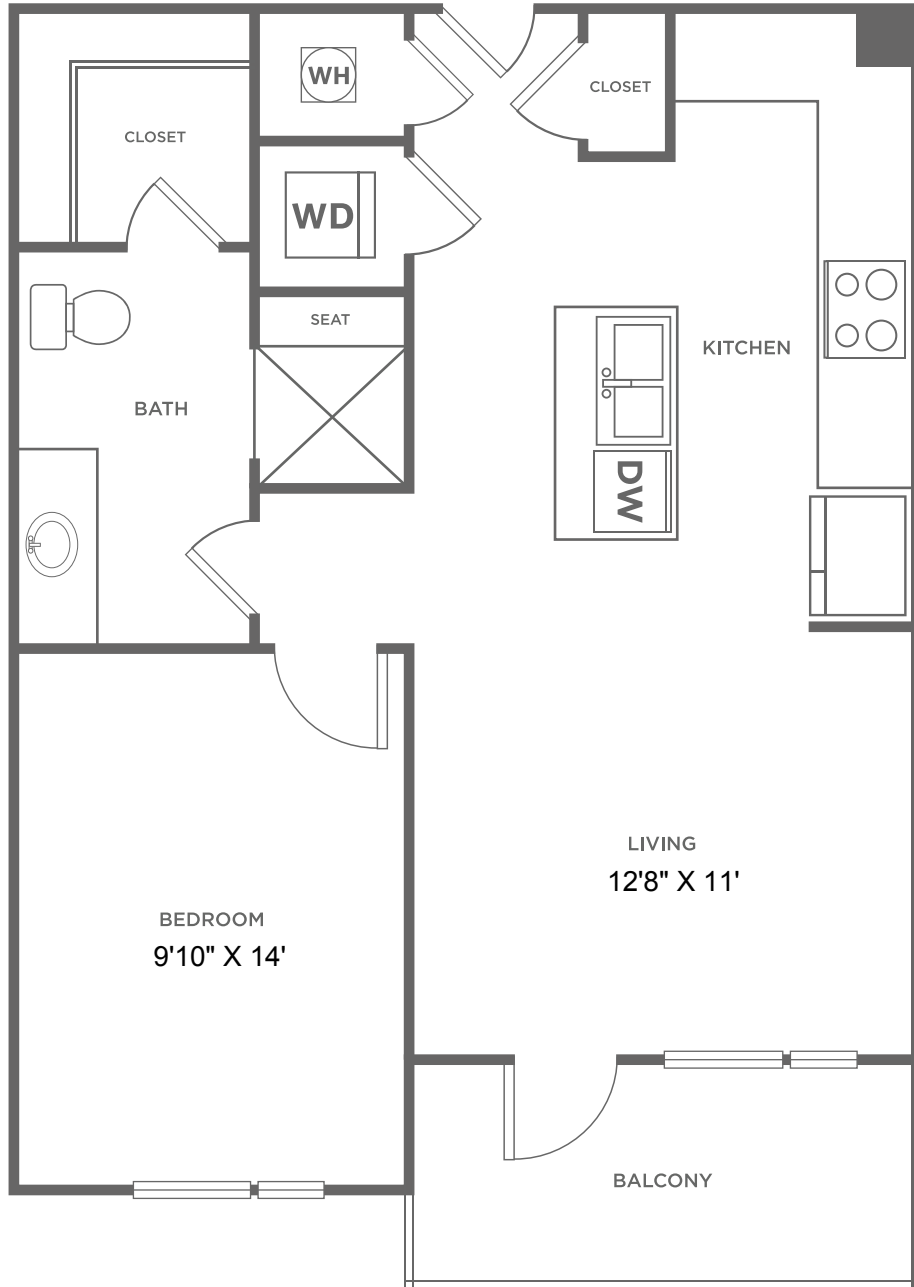

A-1

1 BED / 1 BATH

696
SQ. FT.

	8110 Park Ln. Dallas, TX 75231
	469-547-1168 www.galleriesatparklane.com

All dimensions and square footages are approximate