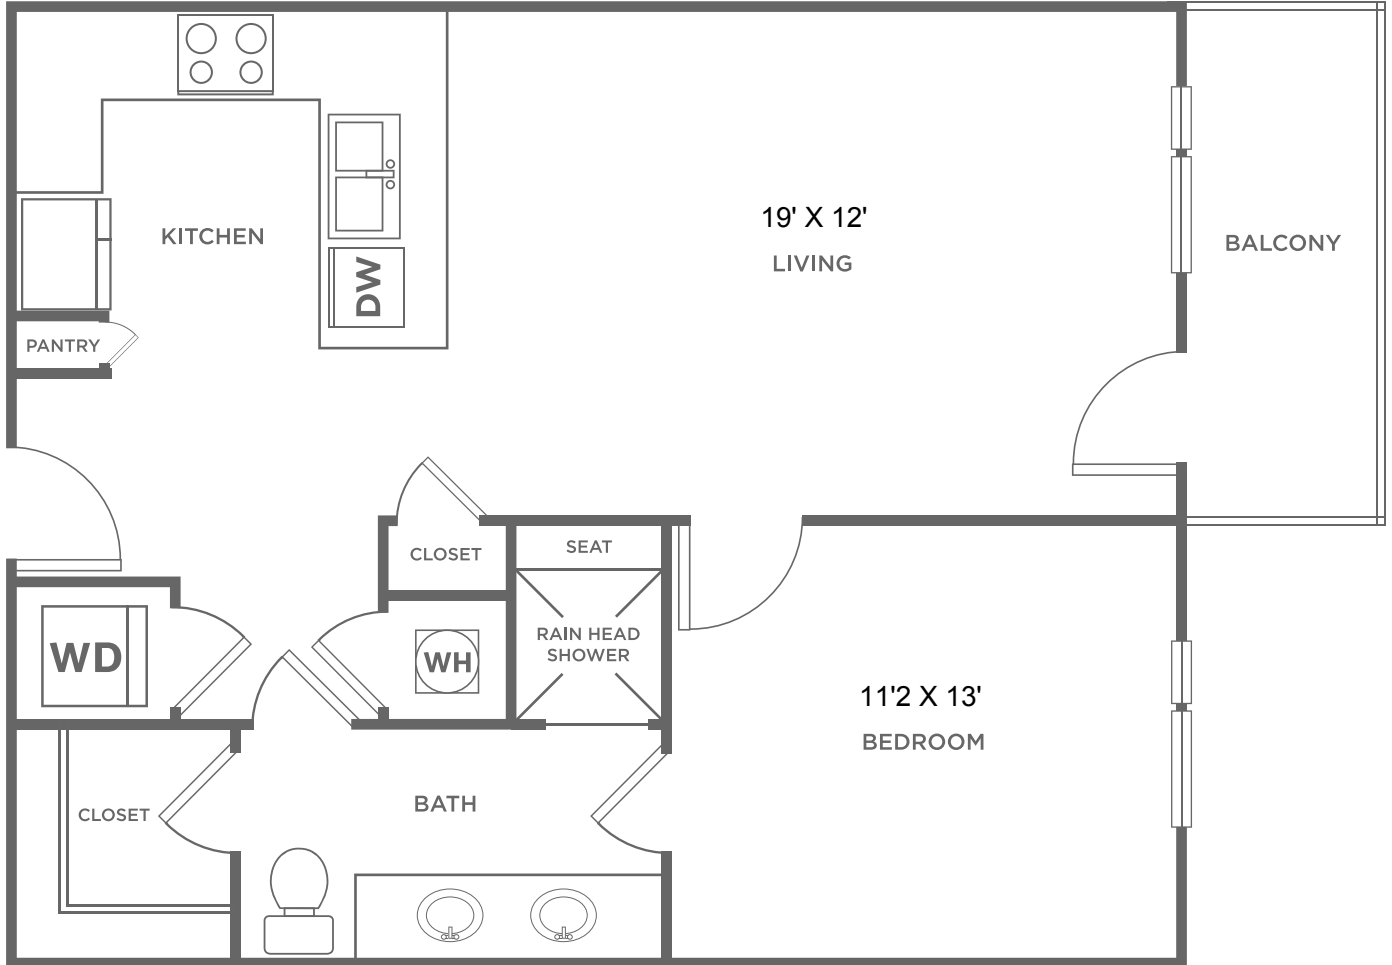

A-2

1 BED / 1 BATH

811
SQ. FT.

 <p>GALLERIES AT PARK LANE APARTMENT HOMES</p>	8110 Park Ln. Dallas, TX 75231
	469-547-1168 www.galleriesatparklane.com

All dimensions and square footages are approximate