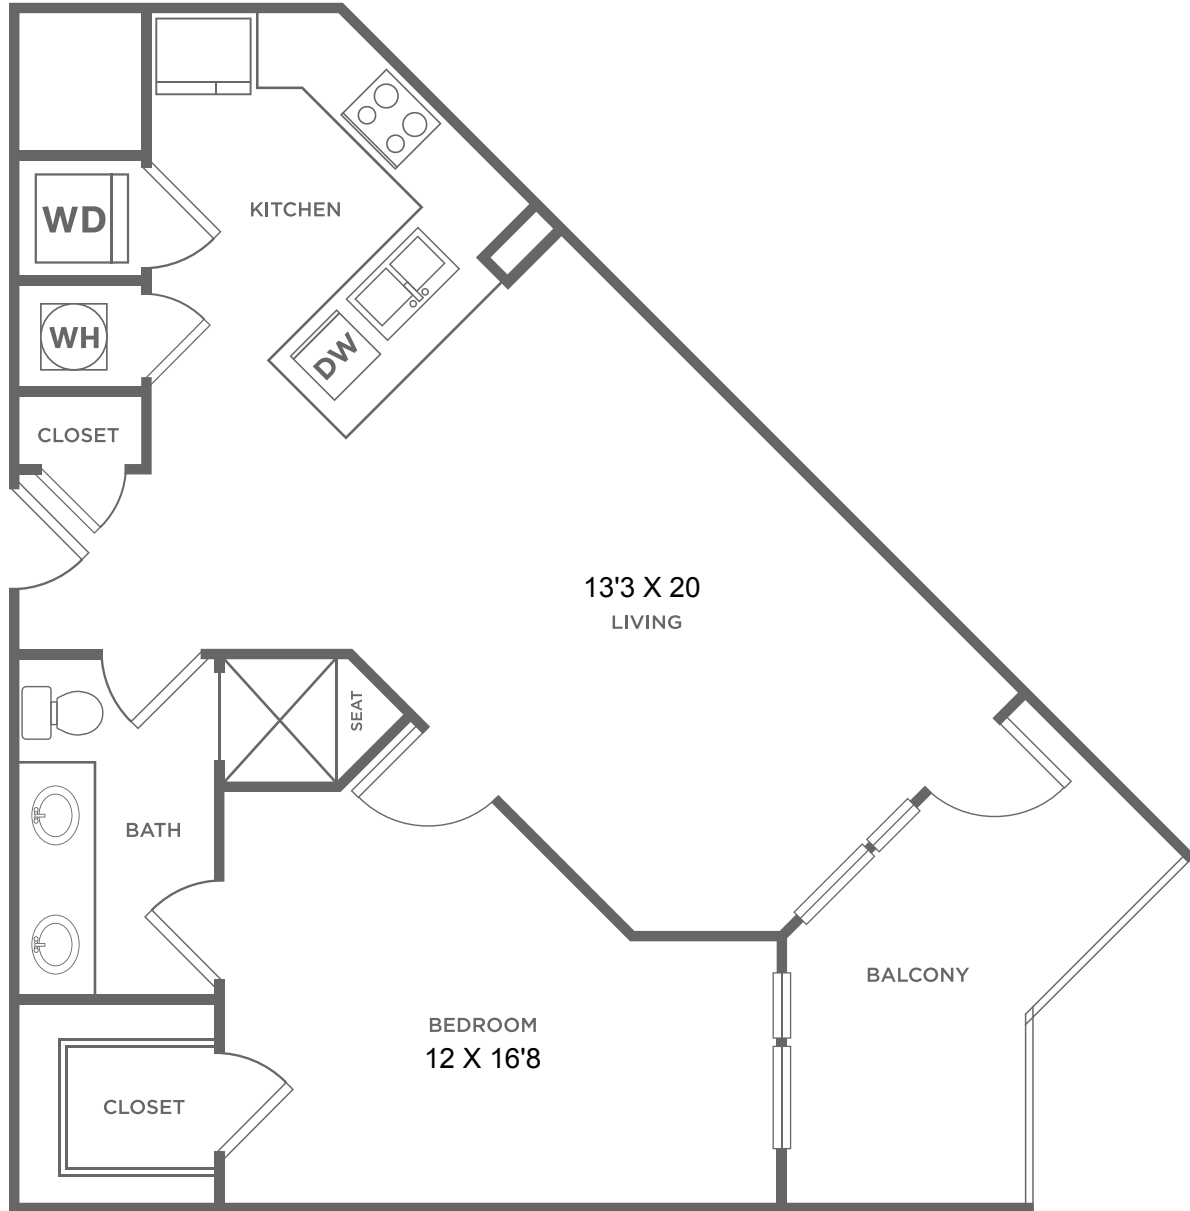

A-3

1 BED / 1 BATH

850
SQ. FT.

8110 Park Ln. | Dallas, TX 75231

469-547-1168 | www.galleriesatparklane.com

All dimensions and square footages are approximate