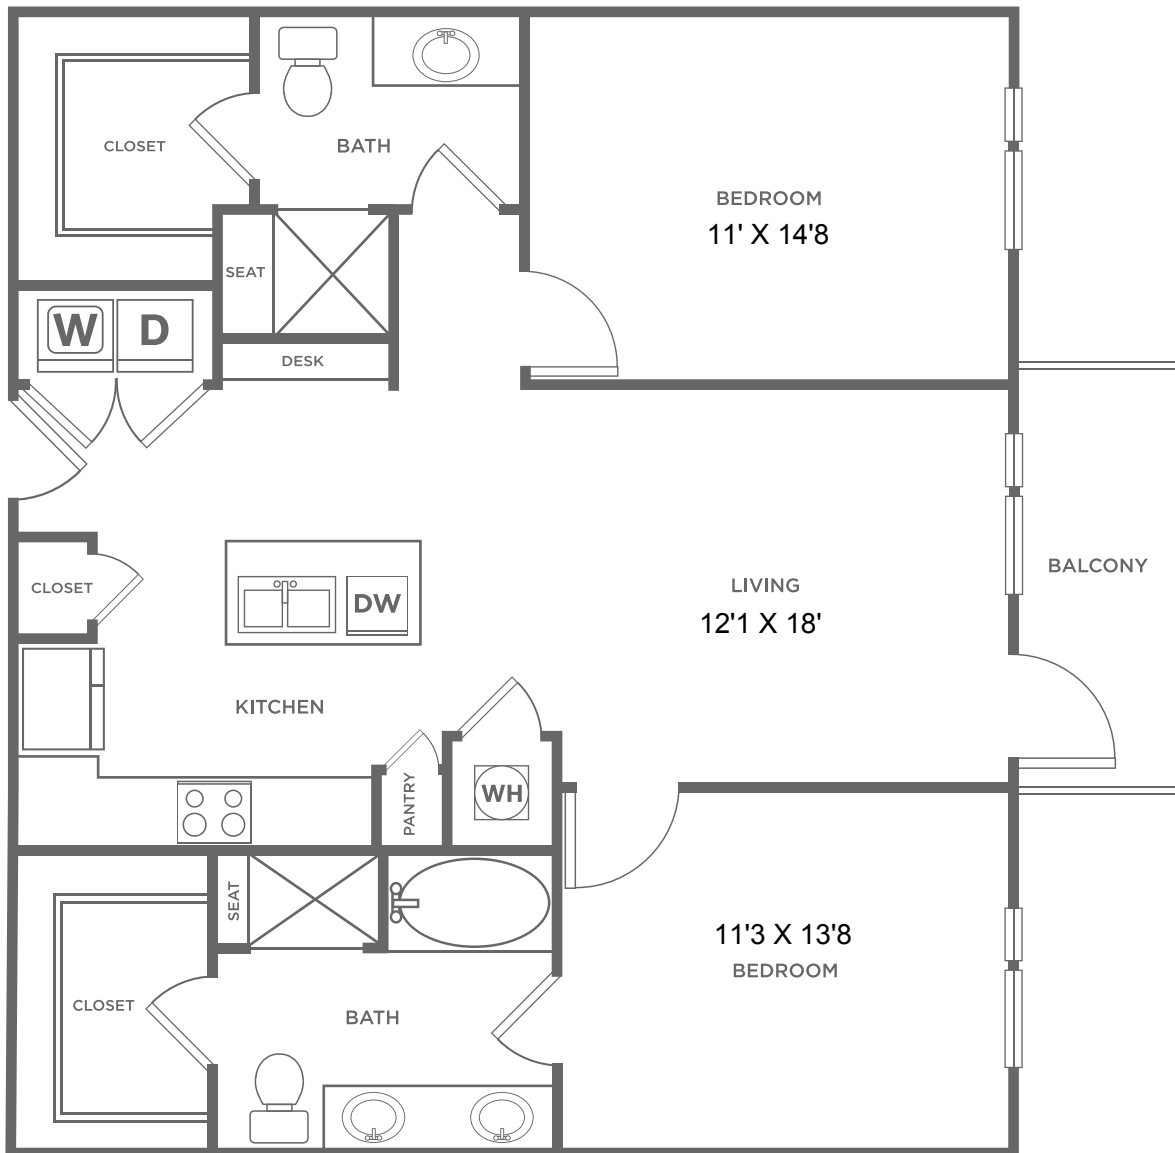

B-1

2 BED / 2 BATH

1167
SQ. FT.

 <p>GALLERIES AT PARK LANE APARTMENT HOMES</p>	8110 Park Ln. Dallas, TX 75231
	469-547-1168 www.galleriesatparklane.com

All dimensions and square footages are approximate