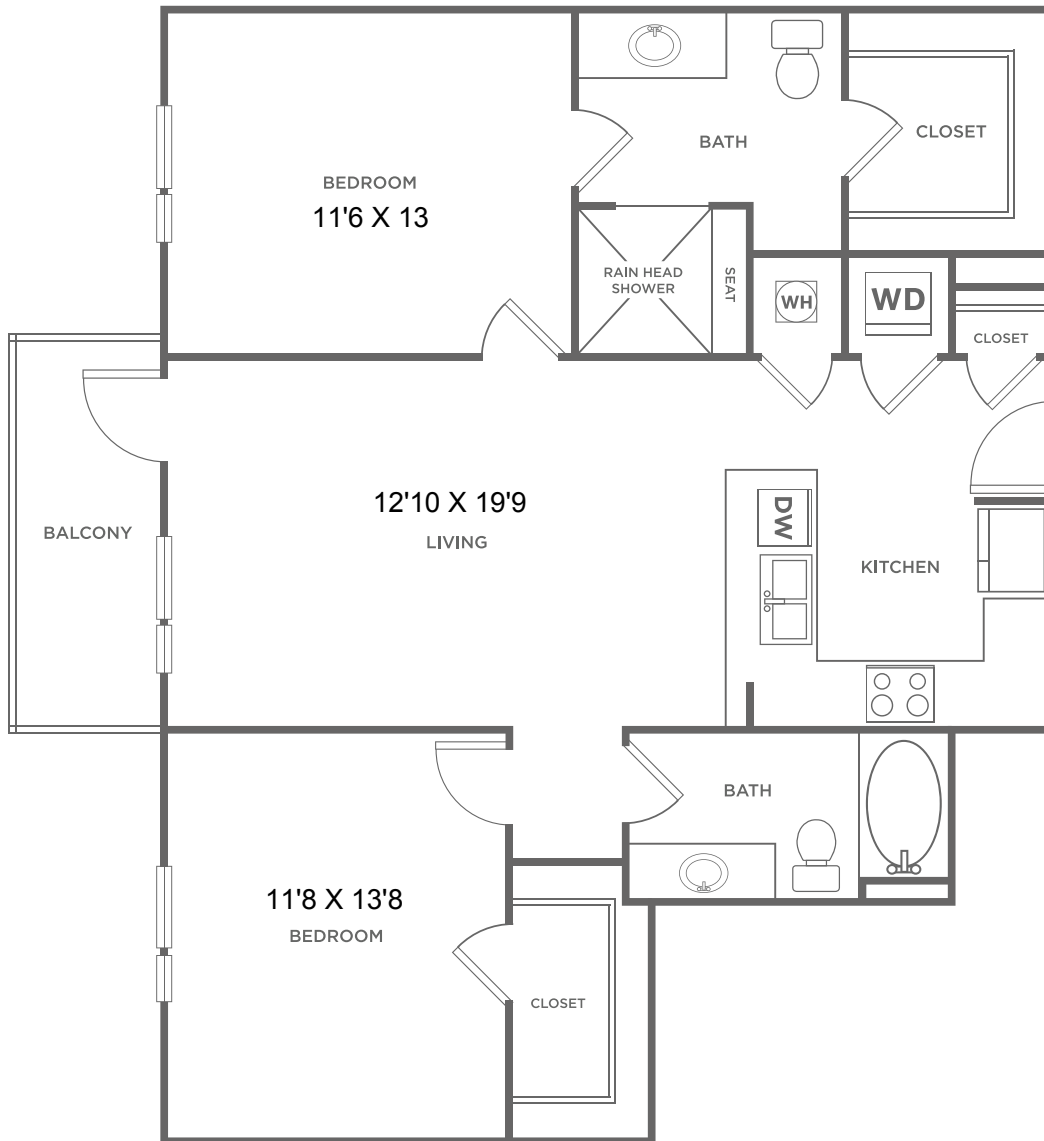

B-3.1

2 BED / 2 BATH

1125
SQ. FT.

8110 Park Ln. | Dallas, TX 75231

469-547-1168 | www.galleriesatparklane.com

All dimensions and square footages are approximate