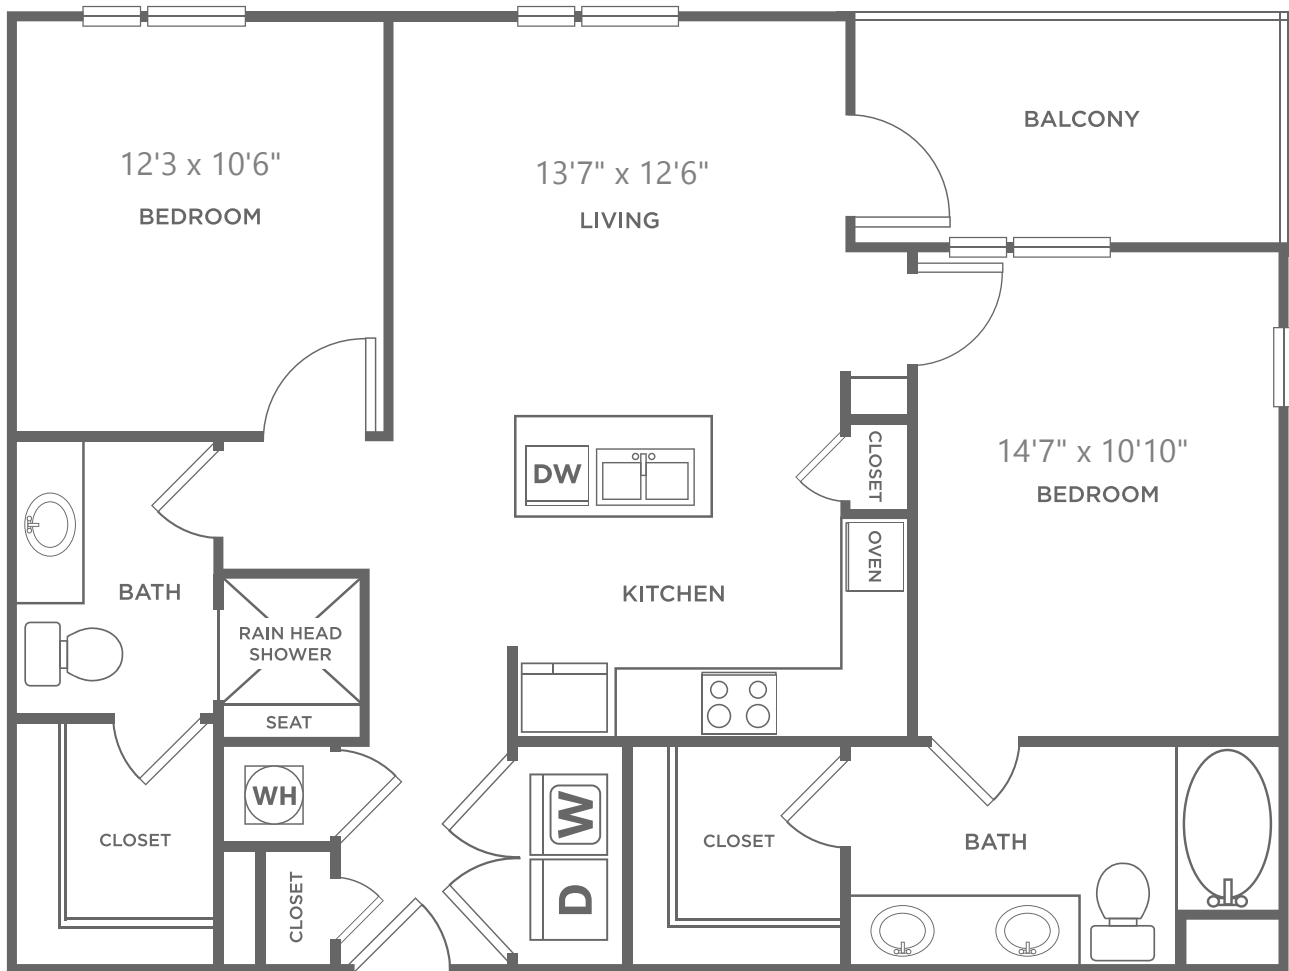

# BC-1

2 BED / 2 BATH

1110  
SQ. FT.

8110 Park Ln. | Dallas, TX 75231

469-547-1168 | [www.galleriesatparklane.com](http://www.galleriesatparklane.com)

*All dimensions and square footages are approximate*