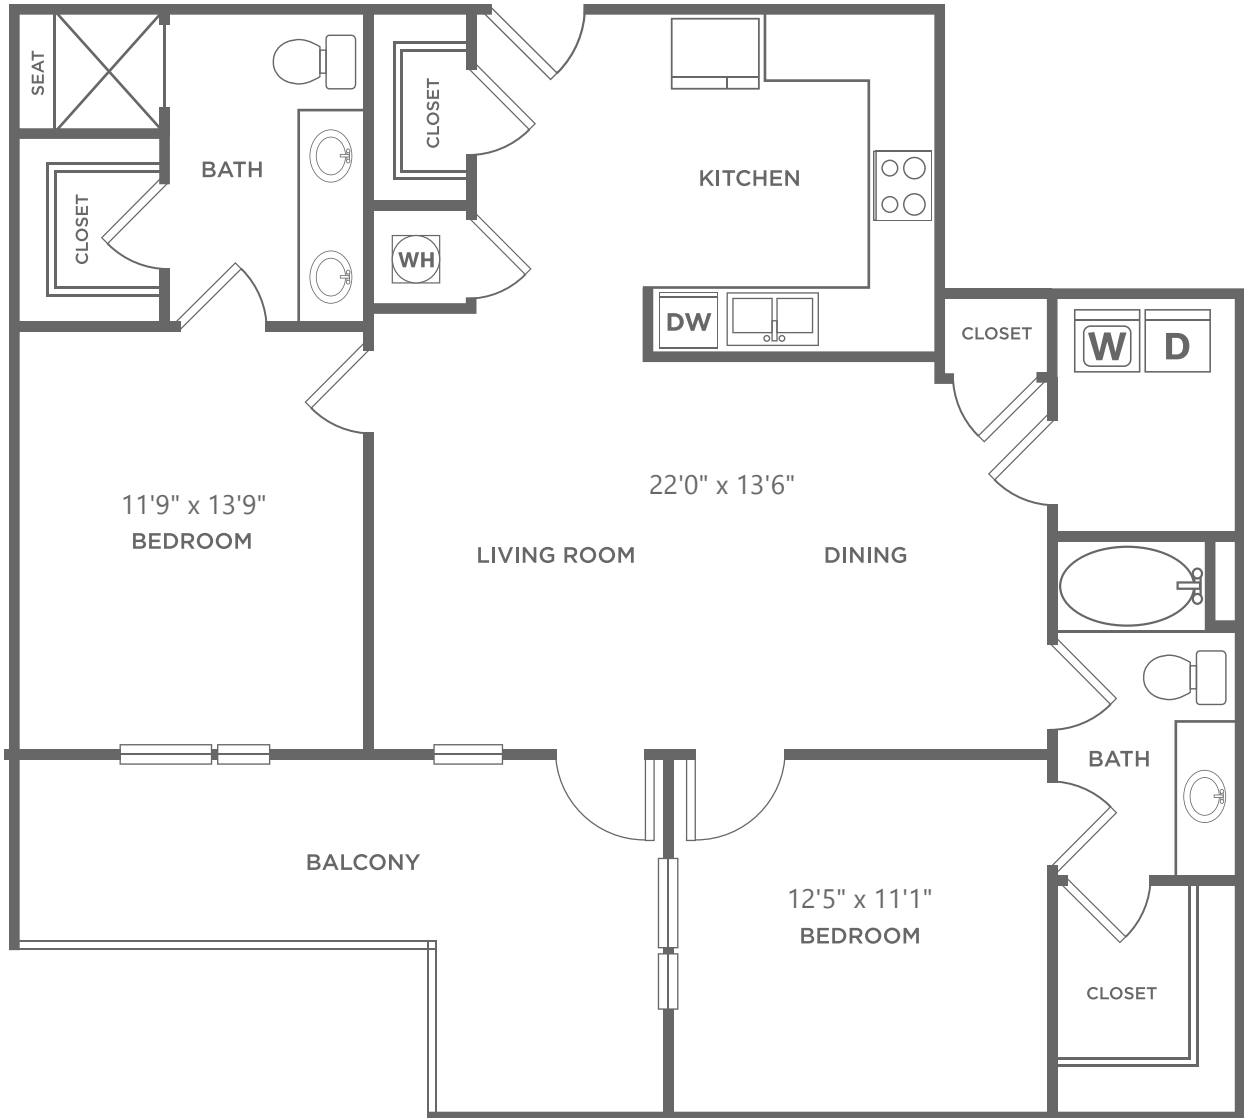

# C-1

2 BED / 2 BATH

# 1169

SQ. FT.

8110 Park Ln. | Dallas, TX 75231

469-547-1168 | [www.galleriesatparklane.com](http://www.galleriesatparklane.com)

*All dimensions and square footages are approximate*