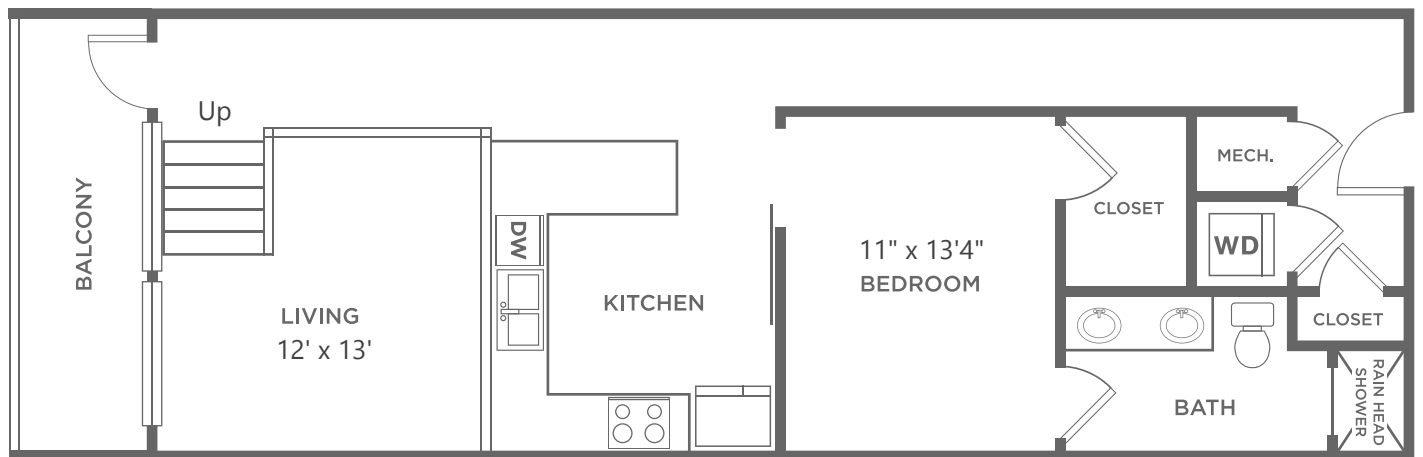

EA1.12

1 BED / 1 BATH

931
SQ. FT.

 <p>GALLERIES AT PARK LANE APARTMENT HOMES</p>	8110 Park Ln. Dallas, TX 75231
	469-547-1168 www.galleriesatparklane.com

All dimensions and square footages are approximate