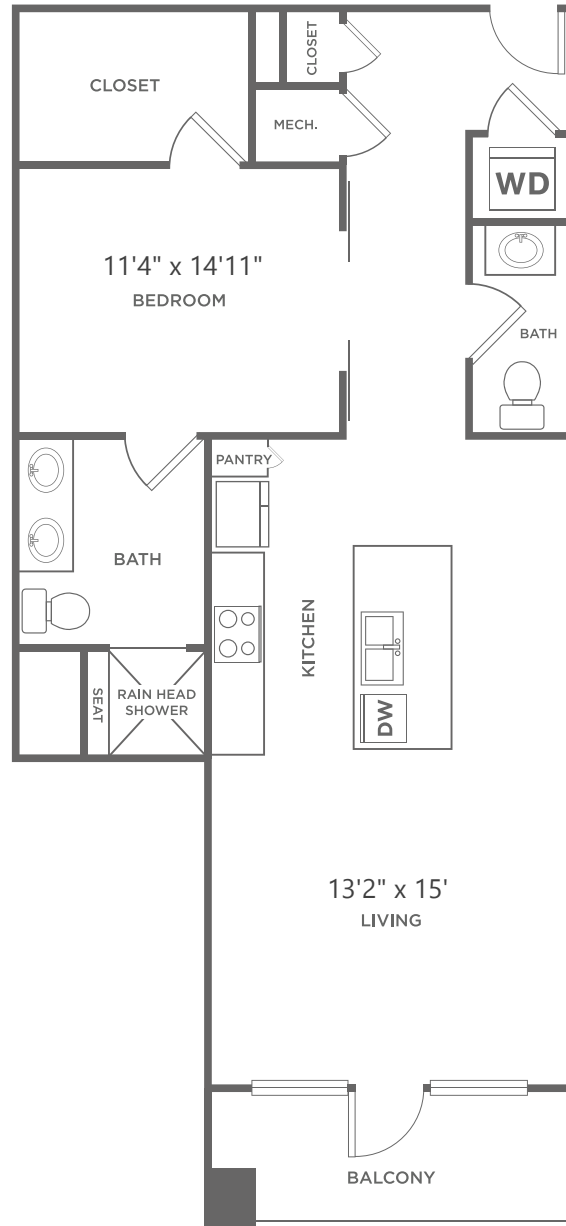

EA1.13

1 BED / 1.5 BATH

1010
SQ. FT.

8110 Park Ln. | Dallas, TX 75231

469-547-1168 | www.galleriesatparklane.com

All dimensions and square footages are approximate