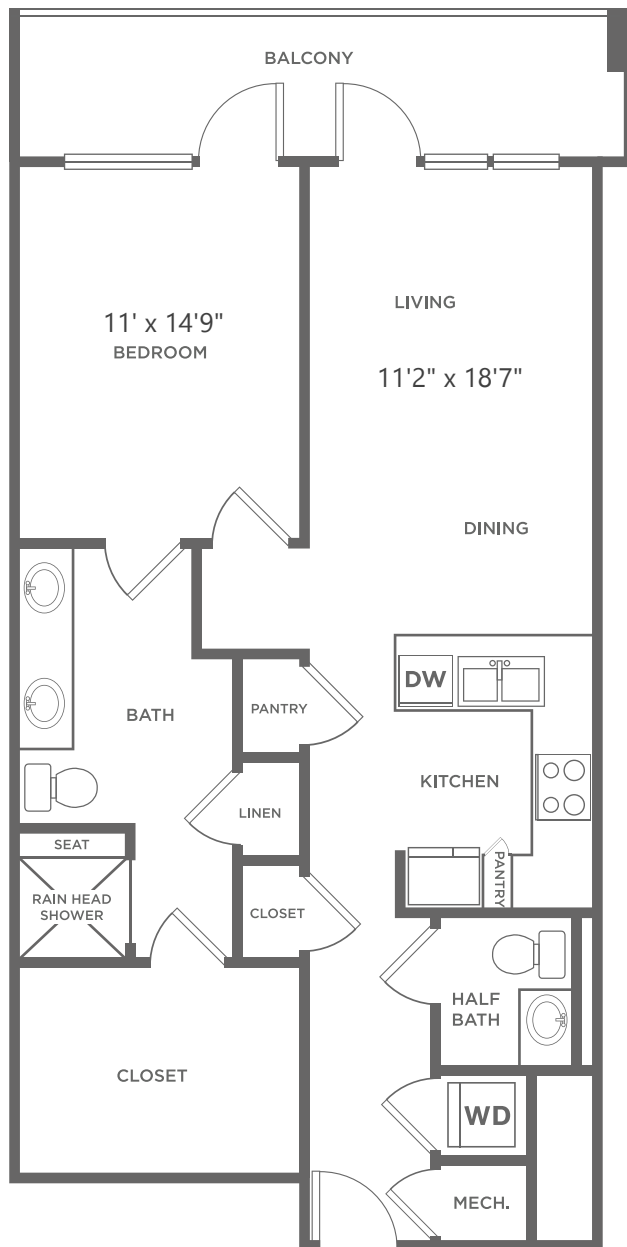

EA1.14

1 BED / 1 BATH

1017

SQ. FT.

<p>GALLERIES AT PARK LANE APARTMENT HOMES</p>	8110 Park Ln. Dallas, TX 75231
	469-547-1168 www.galleriesatparklane.com

All dimensions and square footages are approximate