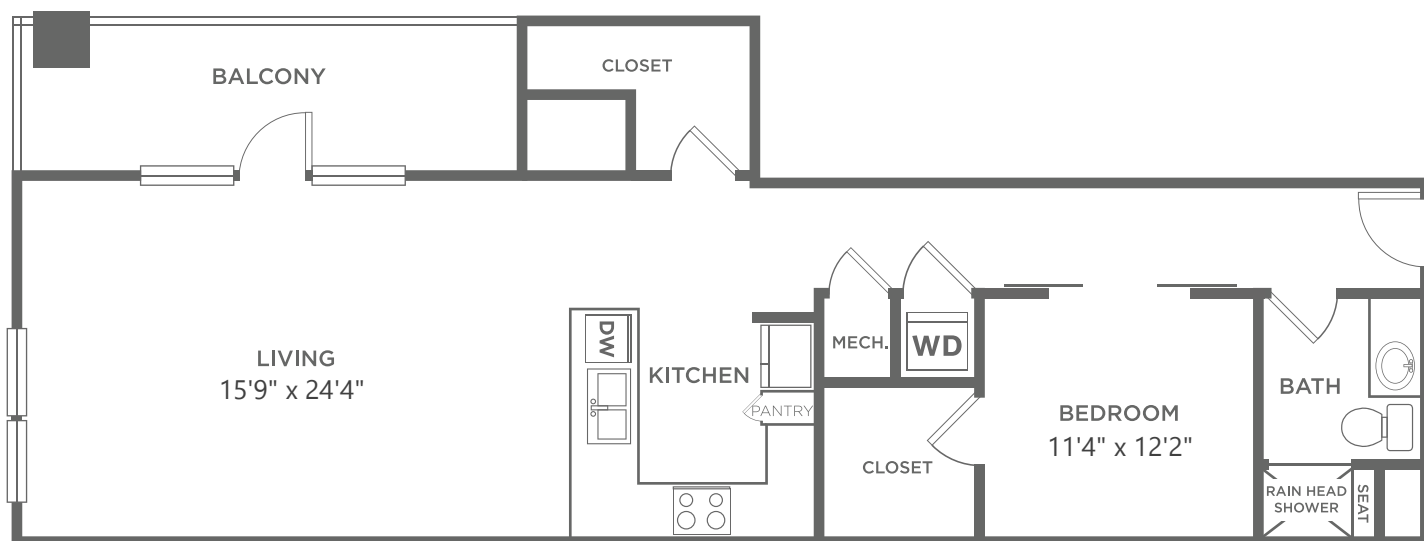

EA1.17

1 BED / 1 BATH

1111
SQ. FT.

	8110 Park Ln. Dallas, TX 75231
	469-547-1168 www.galleriesatparklane.com

All dimensions and square footages are approximate