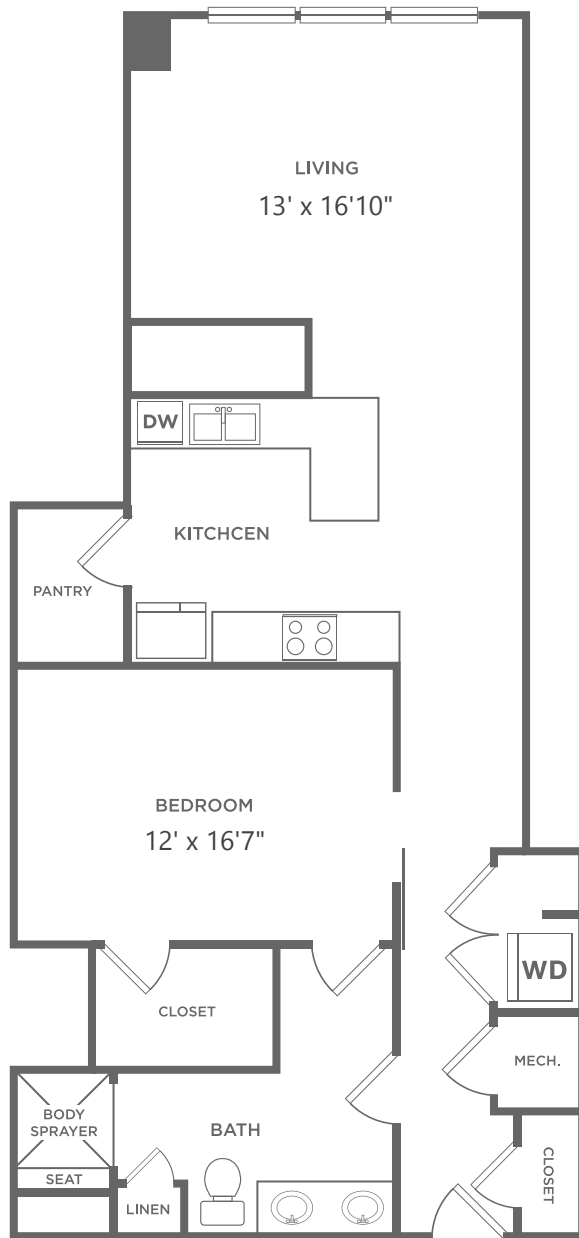

# EA1.18

1 BED / 1 BATH

1159  
SQ. FT.

8110 Park Ln. | Dallas, TX 75231

469-547-1168 | [www.galleriesatparklane.com](http://www.galleriesatparklane.com)

*All dimensions and square footages are approximate*