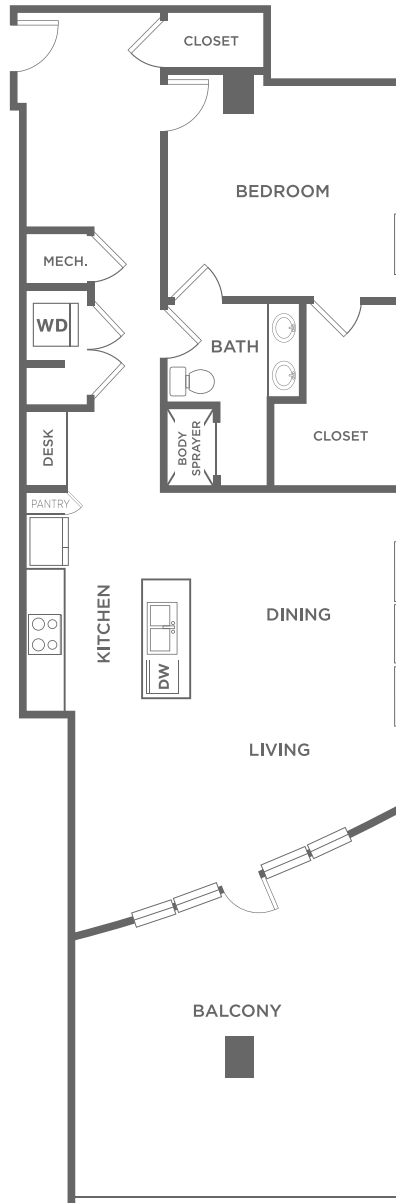

EA 1.20

1 BED / 1 BATH

1333
SQ. FT.

GALLERIES

AT PARK

LANE

APARTMENT HOMES

8110 Park Ln. | Dallas, TX 75231

469-547-1168 | www.galleriesatparklane.com

All dimensions and square footages are approximate