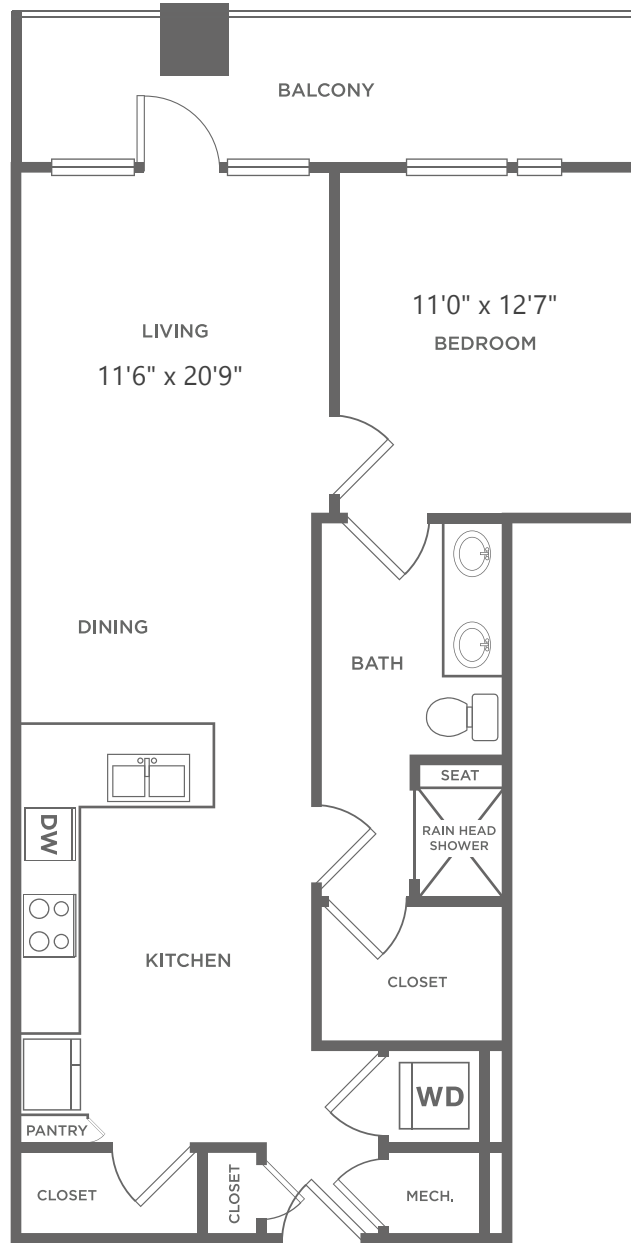

# EA1.6

1 BED / 1 BATH

838  
SQ. FT.

8110 Park Ln. | Dallas, TX 75231

469-547-1168 | [www.galleriesatparklane.com](http://www.galleriesatparklane.com)

*All dimensions and square footages are approximate*