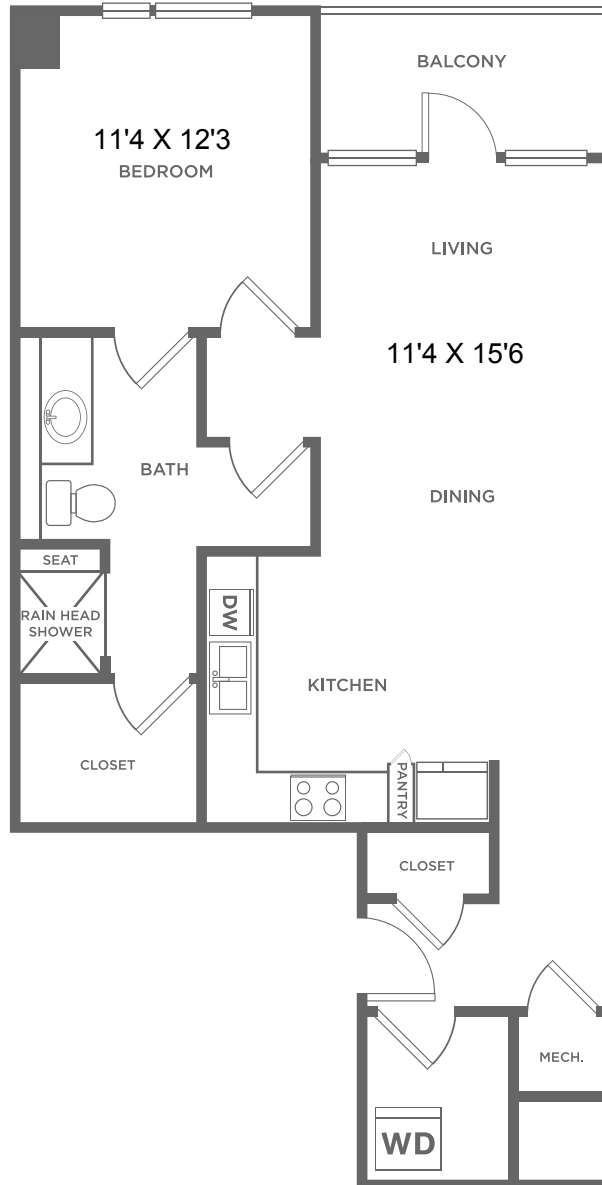

EA1.7

1 BED / 1 BATH

855
SQ. FT.

8110 Park Ln. | Dallas, TX 75231

469-547-1168 | www.galleriesatparklane.com

All dimensions and square footages are approximate