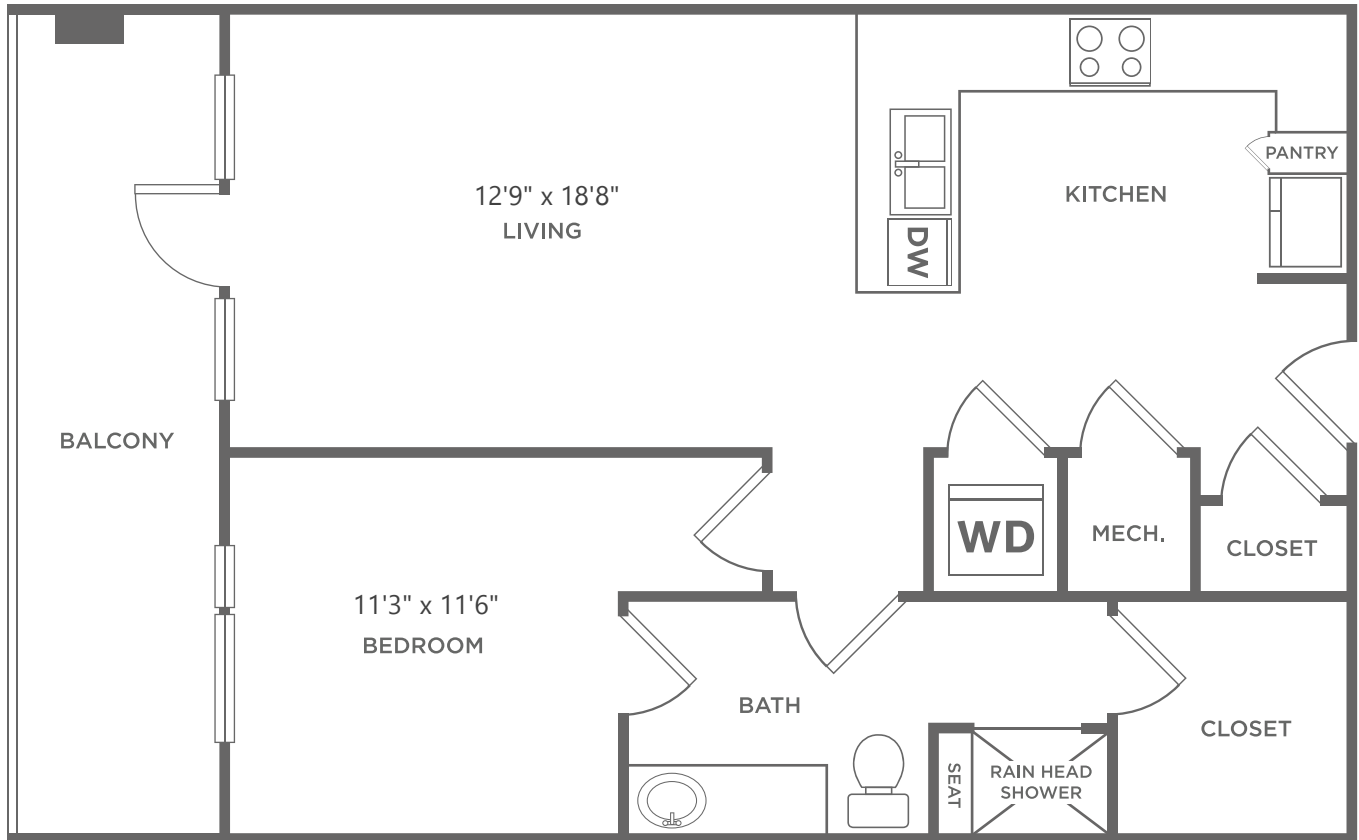

# EA1.9

1 BED / 1 BATH

872  
SQ. FT.

	8110 Park Ln.   Dallas, TX 75231
	469-547-1168   <a href="http://www.galleriesatparklane.com">www.galleriesatparklane.com</a>

All dimensions and square footages are approximate