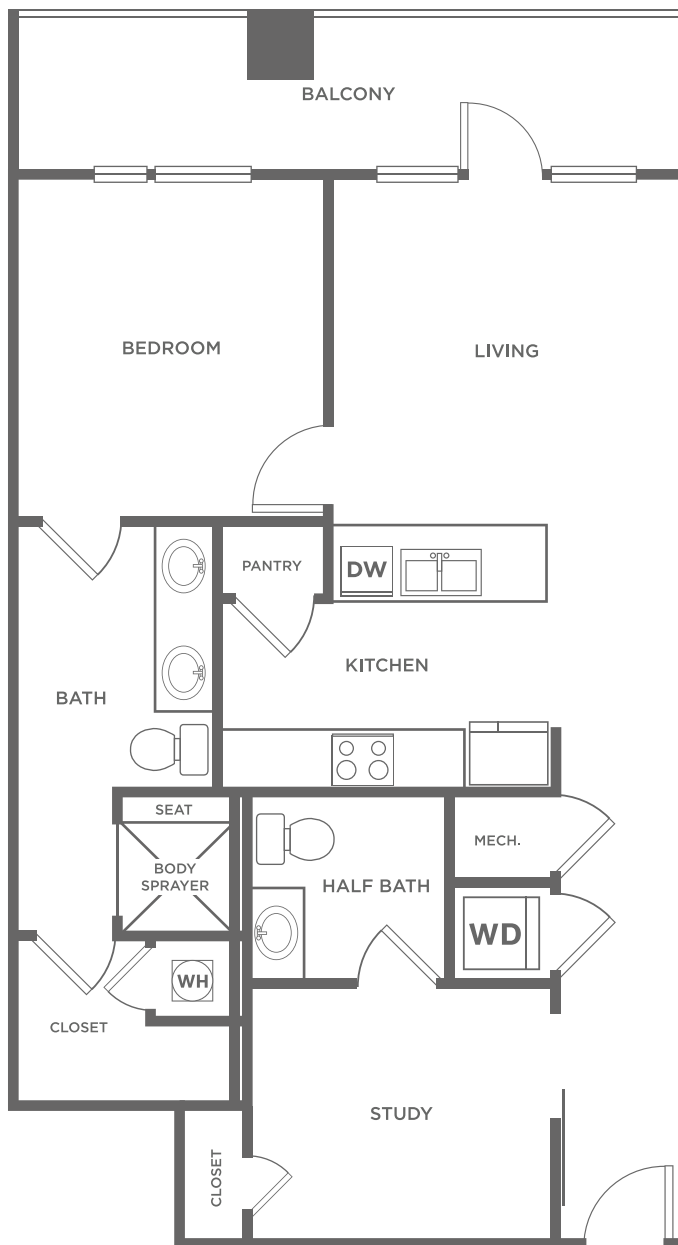

EA1D.1

1 BED / 1.5 BATH / DEN

1022

SQ. FT.

8110 Park Ln. | Dallas, TX 75231

469-547-1168 | www.galleriesatparklane.com

All dimensions and square footages are approximate