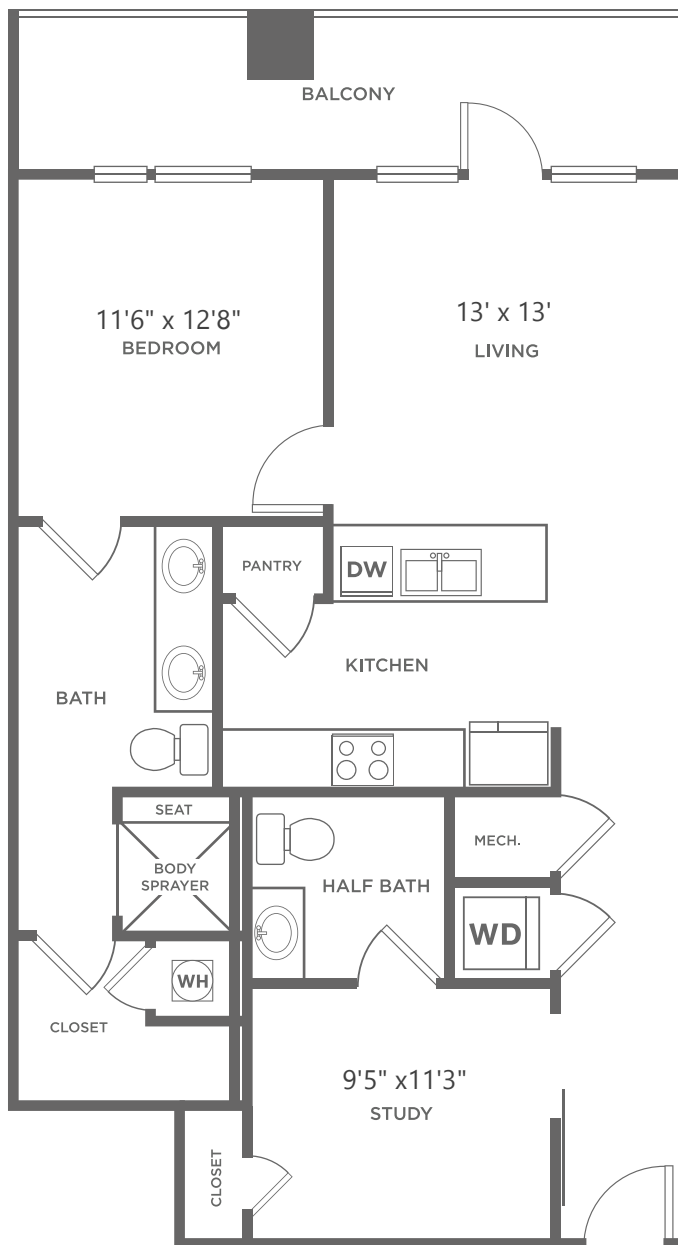

EA1D.1

1 BED / 1.5 BATH / DEN

1022

SQ. FT.

8110 Park Ln. | Dallas, TX 75231

469-547-1168 | www.galleriesatparklane.com

All dimensions and square footages are approximate