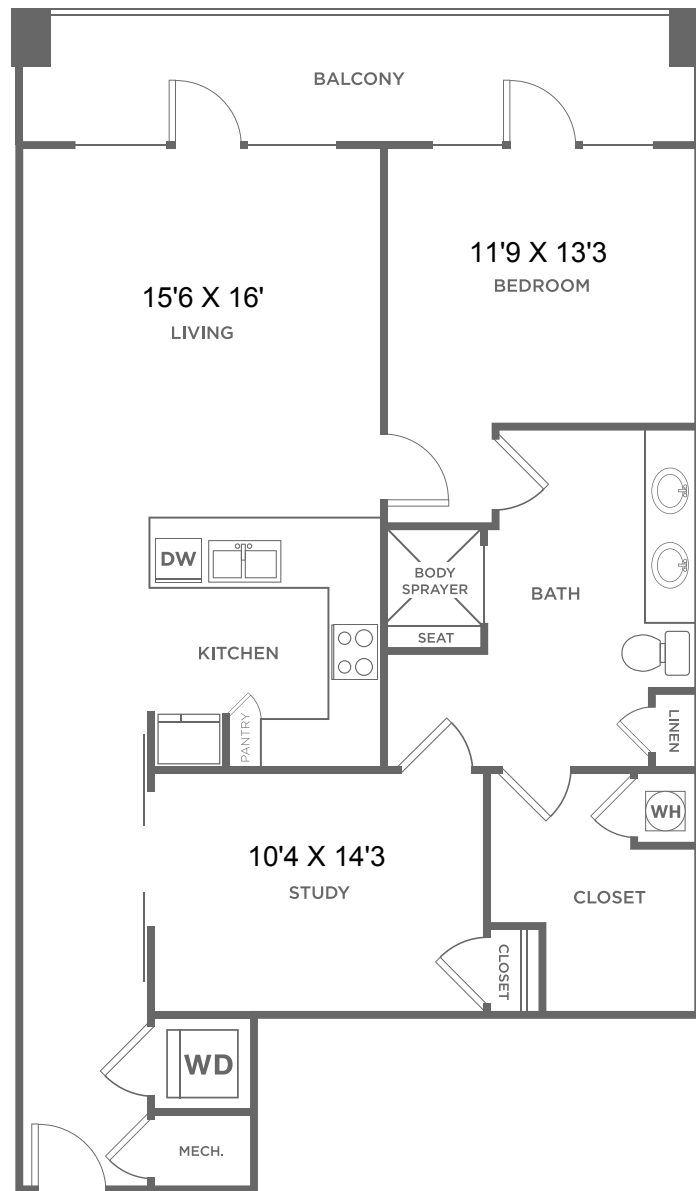

# EA1D.4

1 BED / 1 BATH / DEN

1253  
SQ. FT.

8110 Park Ln. | Dallas, TX 75231

469-547-1168 | [www.galleriesatparklane.com](http://www.galleriesatparklane.com)

*All dimensions and square footages are approximate*