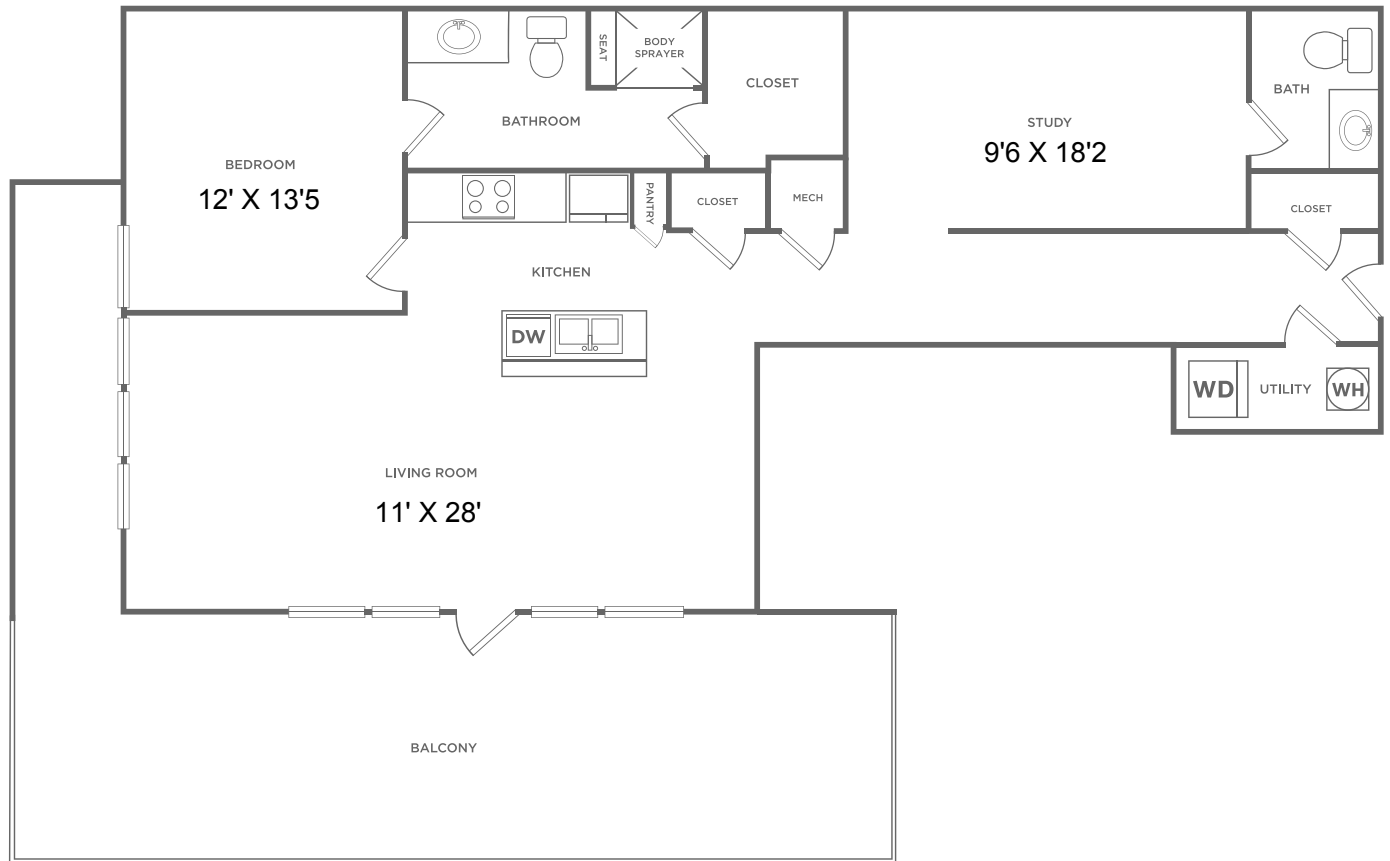

EA1D.5

1 BED / DEN / 1.5 BATH

1278

SQ. FT.

8110 Park Ln. | Dallas, TX 75231

469-547-1168 | www.galleriesatparklane.com

All dimensions and square footages are approximate