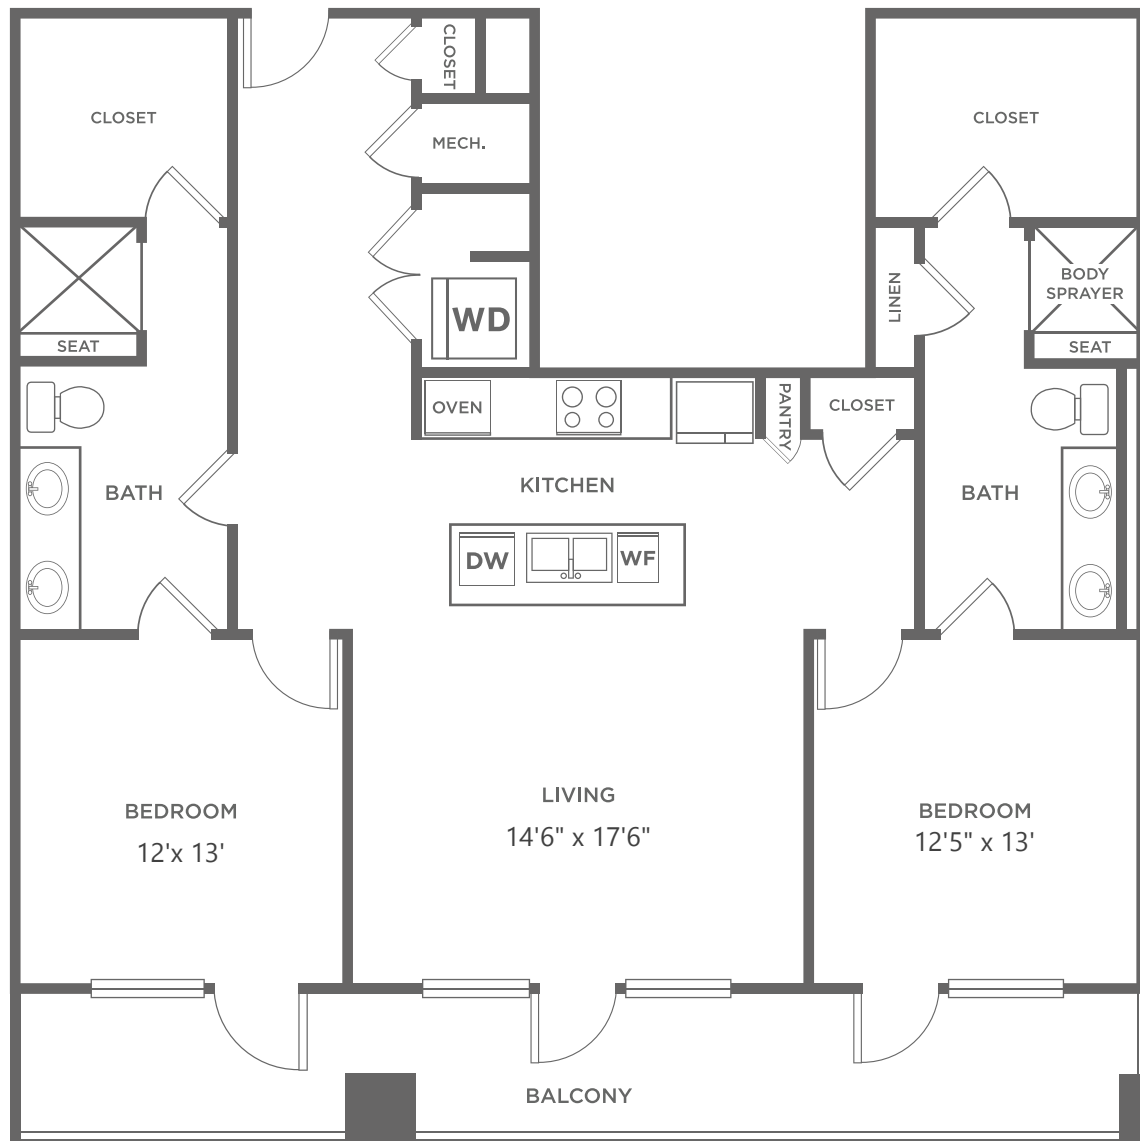

EB1.4

2 BED / 2 BATH

1458
SQ. FT.

GALLERIES AT PARK LANE
APARTMENT HOMES

8110 Park Ln. | Dallas, TX 75231

469-547-1168 | www.galleriesatparklane.com

All dimensions and square footages are approximate