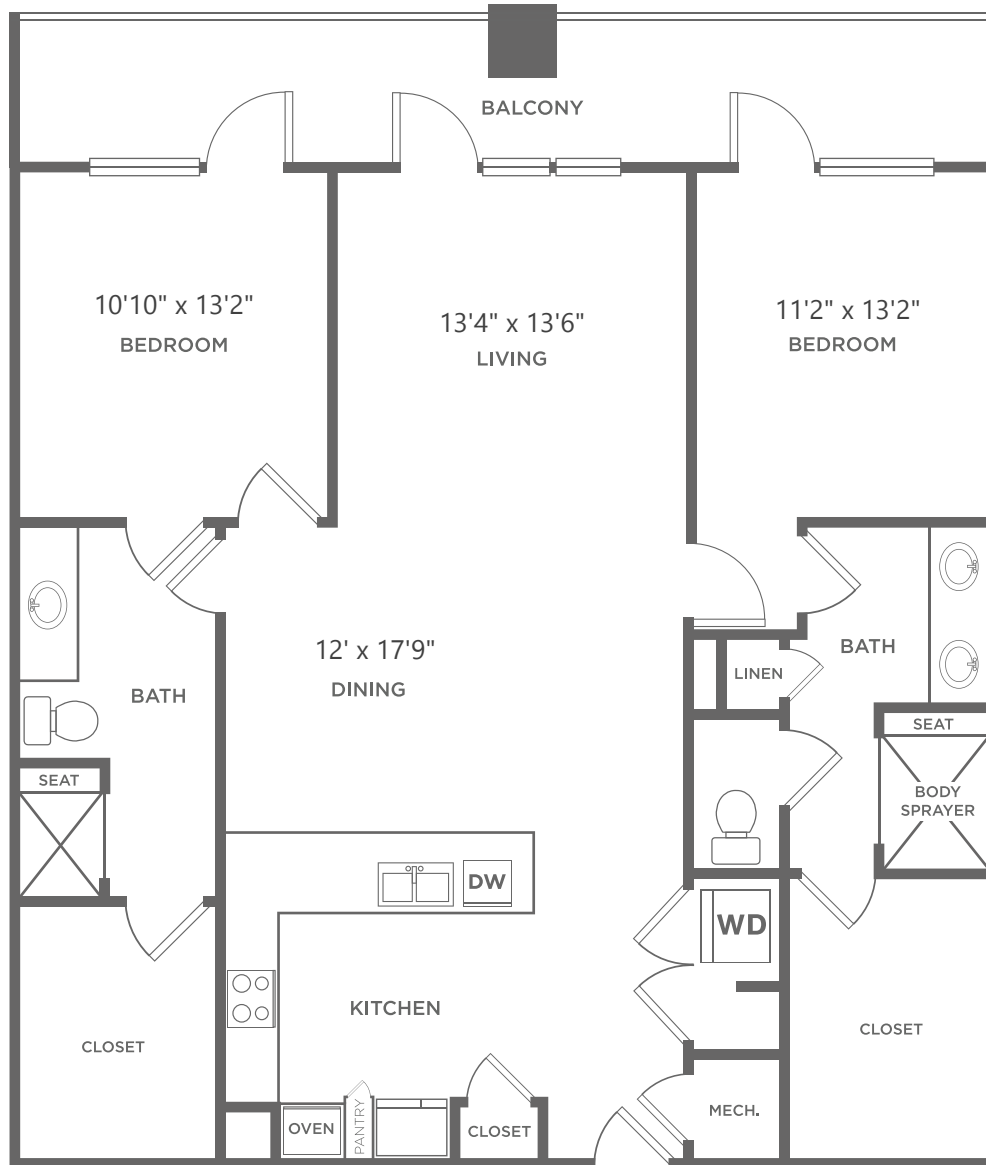

# EB2.2

2 BED / 2 BATH

1515  
SQ. FT.

8110 Park Ln. | Dallas, TX 75231

469-547-1168 | [www.galleriesatparklane.com](http://www.galleriesatparklane.com)

*All dimensions and square footages are approximate*