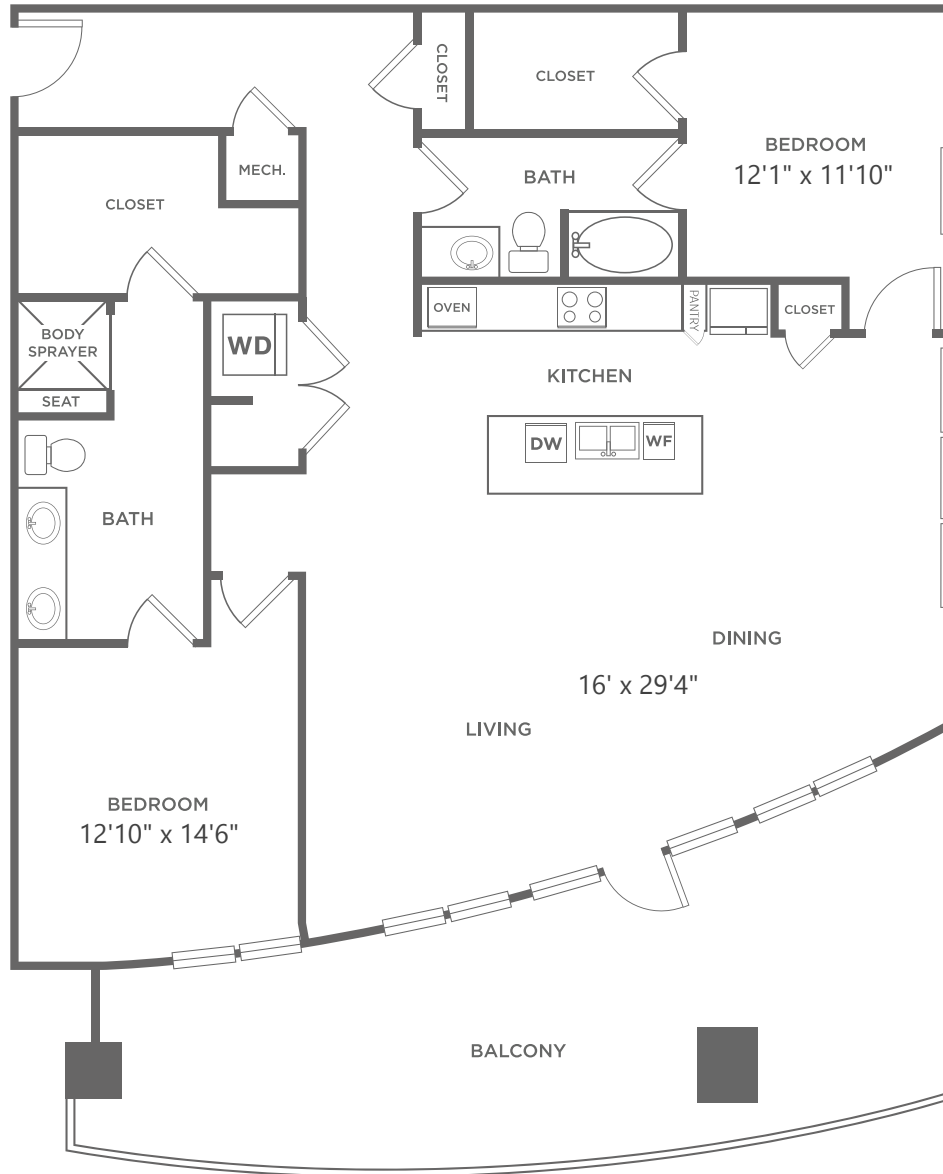

EB2.4

2 BED / 2 BATH

1779

SQ. FT.

8110 Park Ln. | Dallas, TX 75231

469-547-1168 | www.galleriesatparklane.com

All dimensions and square footages are approximate