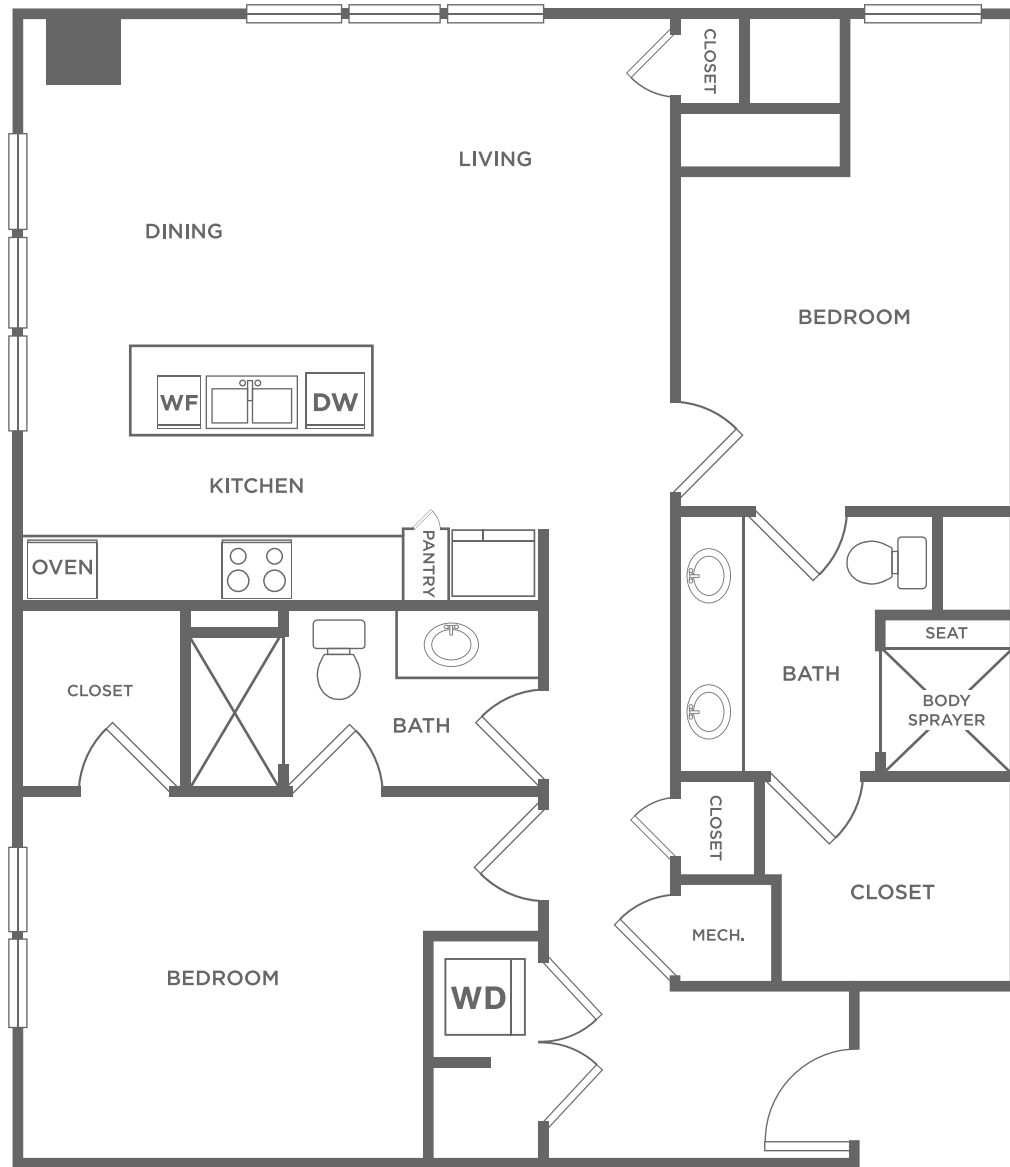

EB2

2 BED / 2 BATH

1263
SQ. FT.

8110 Park Ln. | Dallas, TX 75231

469-547-1168 | www.galleriesatparklane.com

All dimensions and square footages are approximate