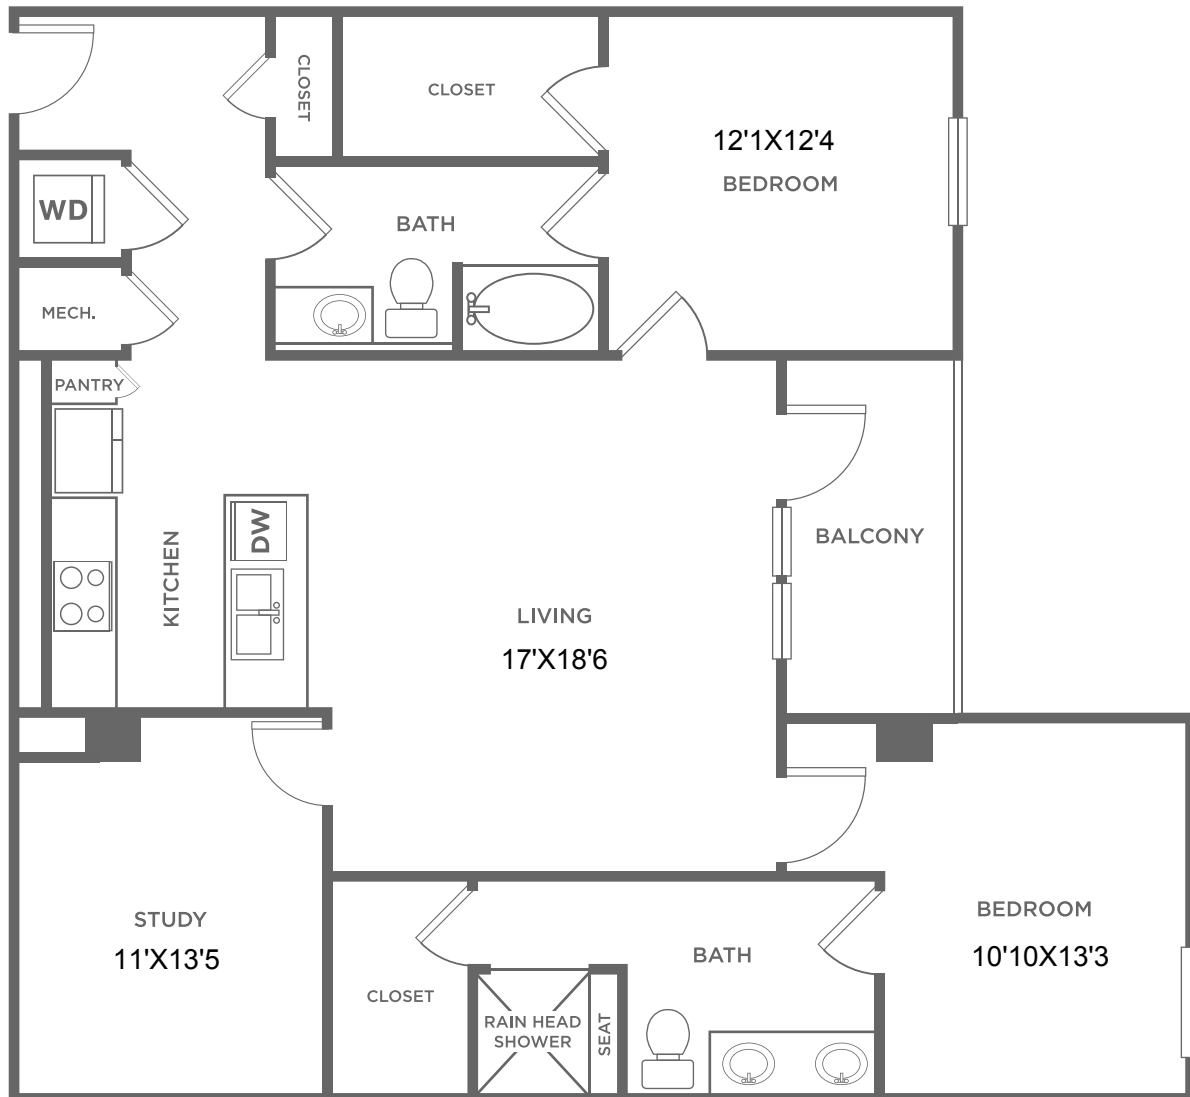

EB2D

2 BED / 2 BATH / DEN

1425
SQ. FT.

8110 Park Ln. | Dallas, TX 75231

469-547-1168 | www.galleriesatparklane.com

All dimensions and square footages are approximate