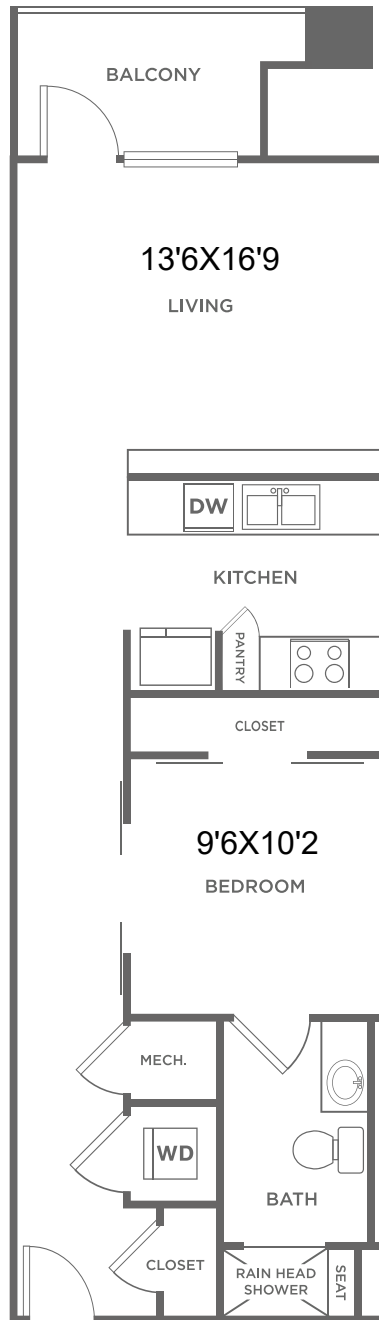

# ES1.1

1 BED / 1 BATH

683  
SQ. FT.

	8110 Park Ln.   Dallas, TX 75231
	469-547-1168   <a href="http://www.galleriesatparklane.com">www.galleriesatparklane.com</a>

All dimensions and square footages are approximate