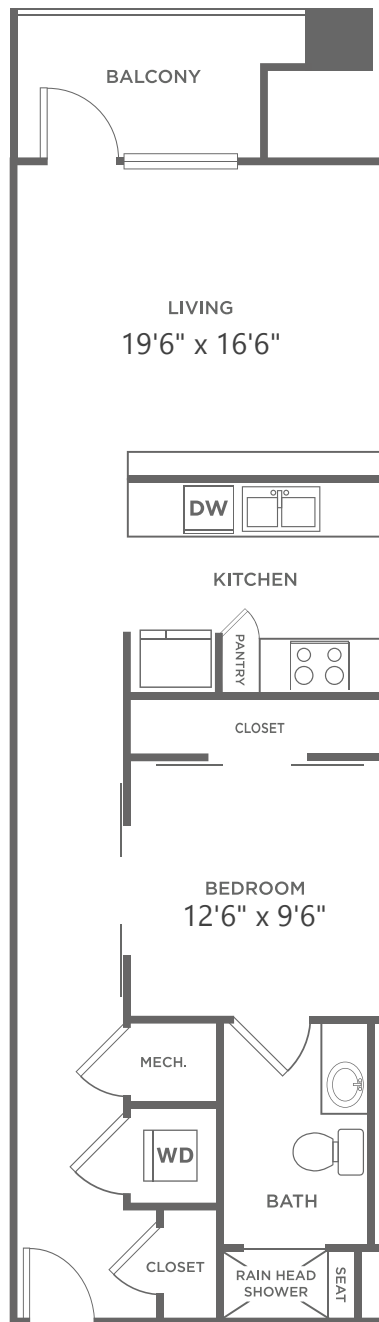

ES1.11

1 BED / 1 BATH

919
SQ. FT.

8110 Park Ln. | Dallas, TX 75231

469-547-1168 | www.galleriesatparklane.com

All dimensions and square footages are approximate