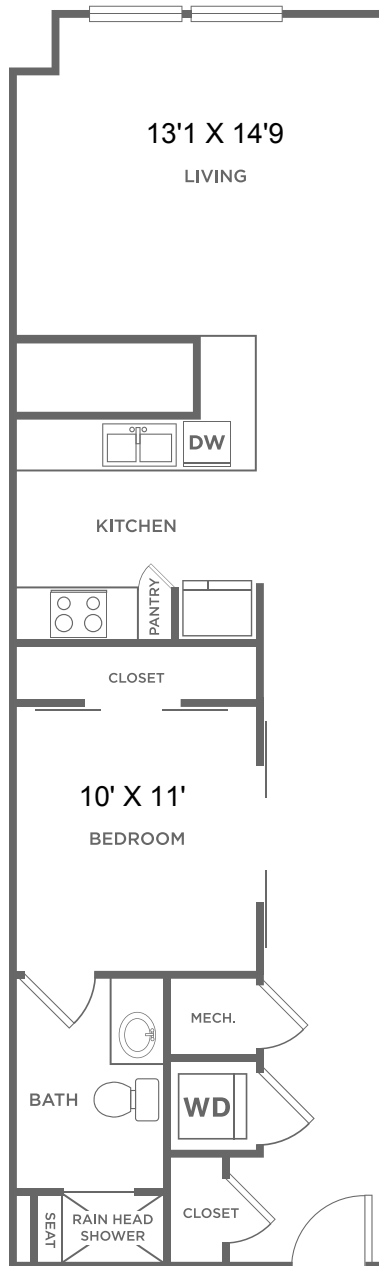

ES1.3

1 BED / 1 BATH

785
SQ. FT.

8110 Park Ln. | Dallas, TX 75231

469-547-1168 | www.galleriesatparklane.com

All dimensions and square footages are approximate