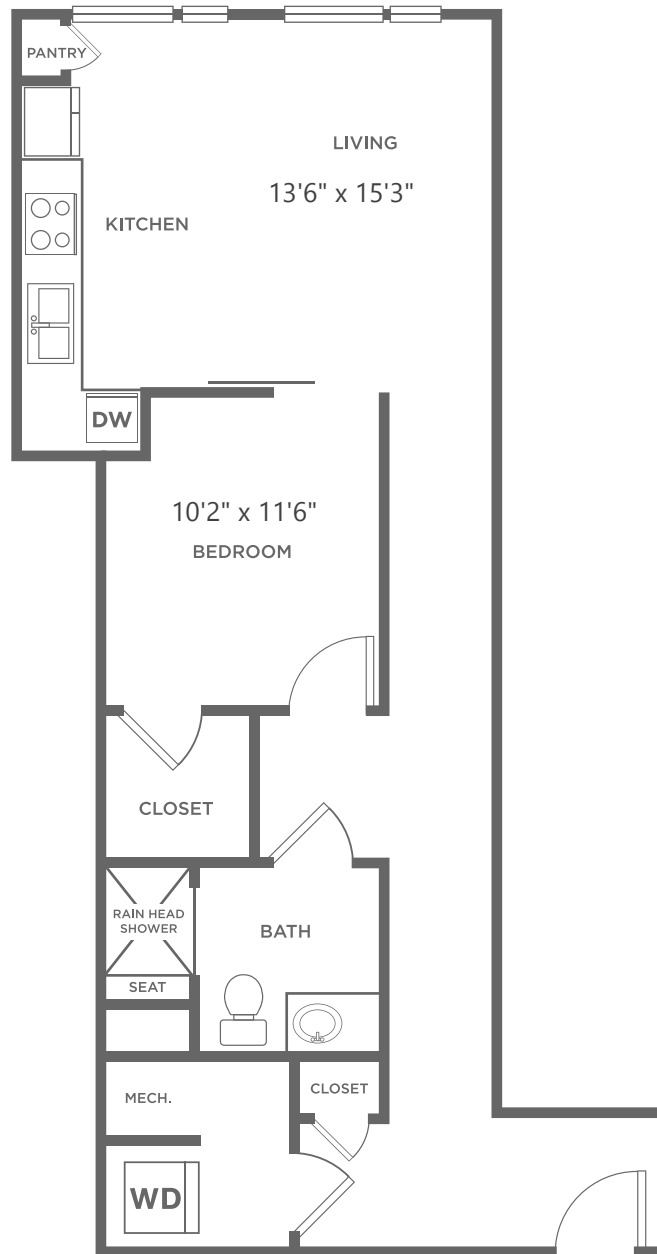

ES1.4

1 BED / 1 BATH

810
SQ. FT.

	8110 Park Ln. Dallas, TX 75231
	469-547-1168 www.galleriesatparklane.com

All dimensions and square footages are approximate