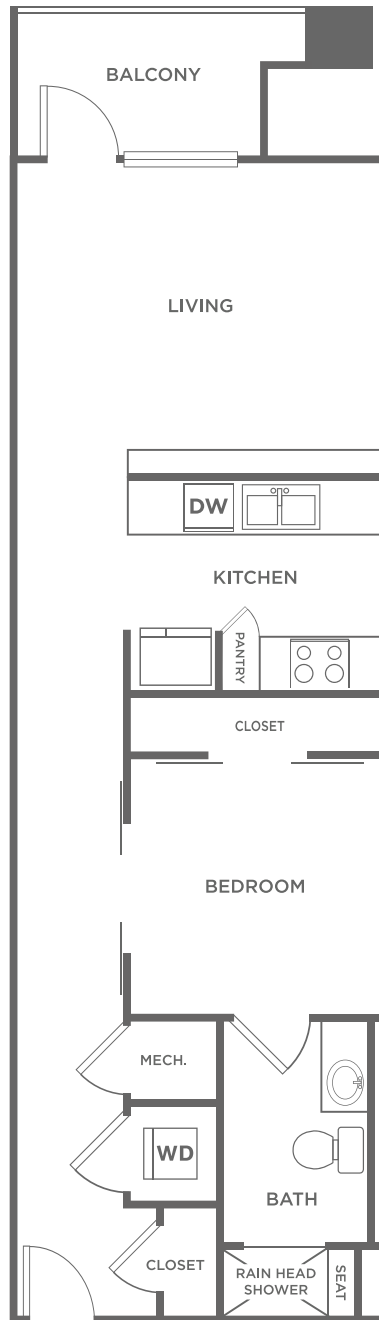

ES1.5

1 BED / 1 BATH

836
SQ. FT.

8110 Park Ln. | Dallas, TX 75231

469-547-1168 | www.galleriesatparklane.com

All dimensions and square footages are approximate