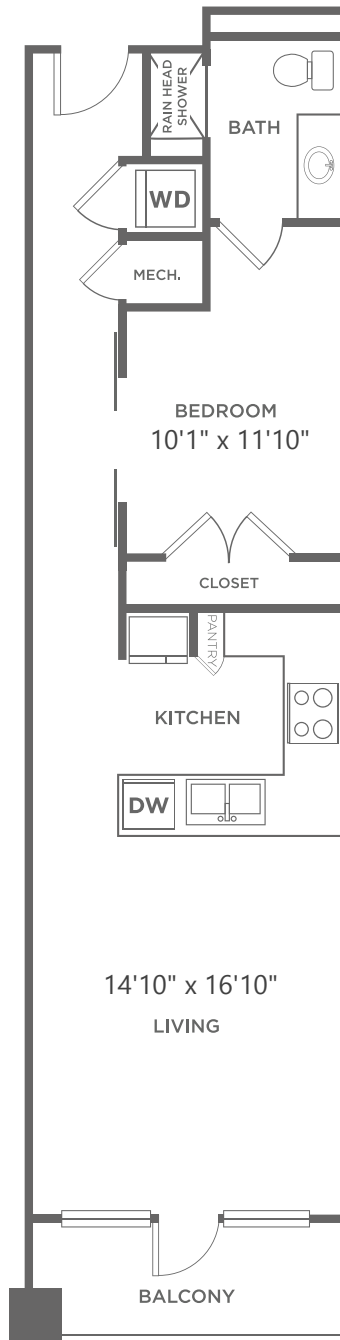

ES1.6

1 BED / 1 BATH

855
SQ. FT.

8110 Park Ln. | Dallas, TX 75231

469-547-1168 | www.galleriesatparklane.com

All dimensions and square footages are approximate