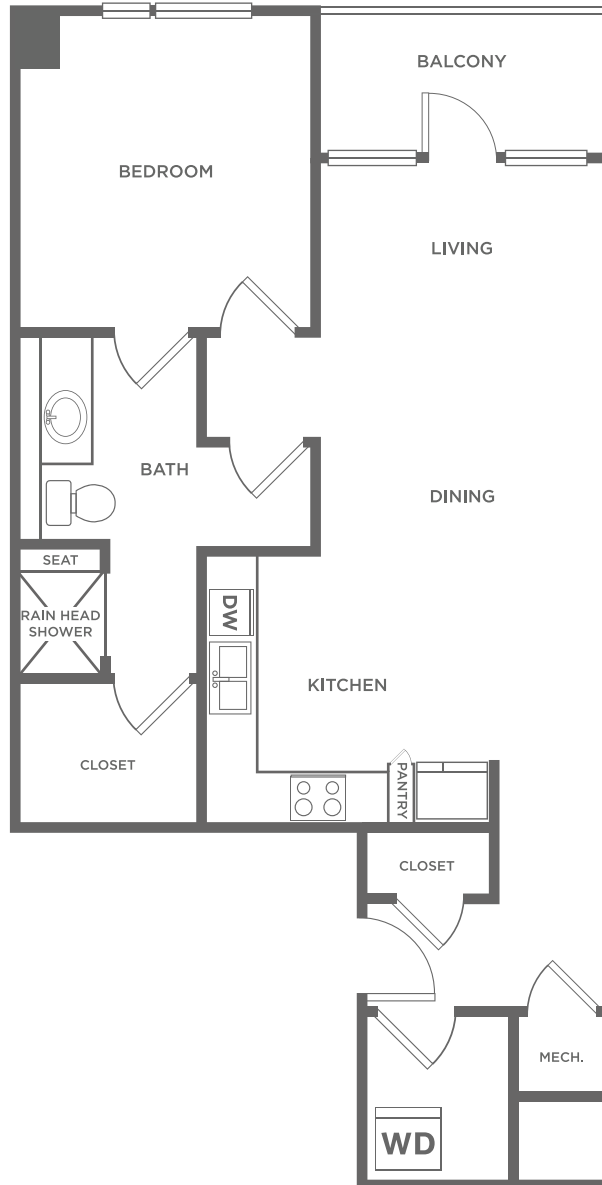

# EA1.20

1 BED / 1 BATH

859  
SQ. FT.

8110 Park Ln. | Dallas, TX 75231

469-547-1168 | [www.galleriesatparklane.com](http://www.galleriesatparklane.com)

*All dimensions and square footages are approximate*