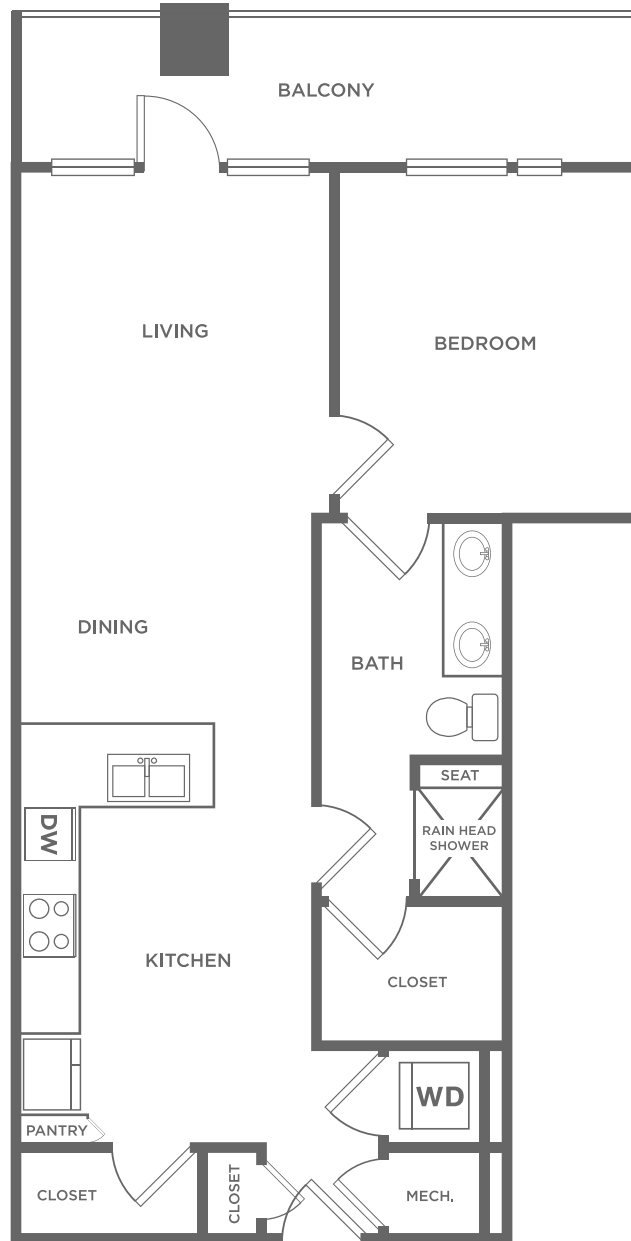

EA1.6

1 BED / 1 BATH

838
SQ. FT.

	8110 Park Ln. Dallas, TX 75231
	469-547-1168 www.galleriesatparklane.com

All dimensions and square footages are approximate