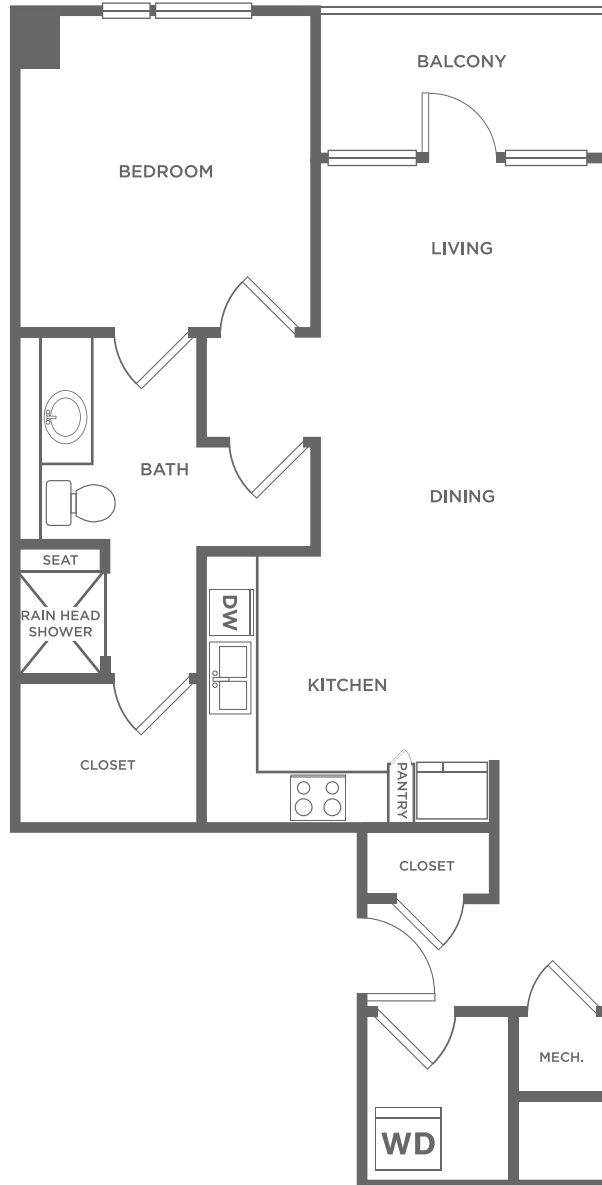

EA1.7

1 BED / 1 BATH

855
SQ. FT.

8110 Park Ln. | Dallas, TX 75231

469-547-1168 | www.galleriesatparklane.com

All dimensions and square footages are approximate