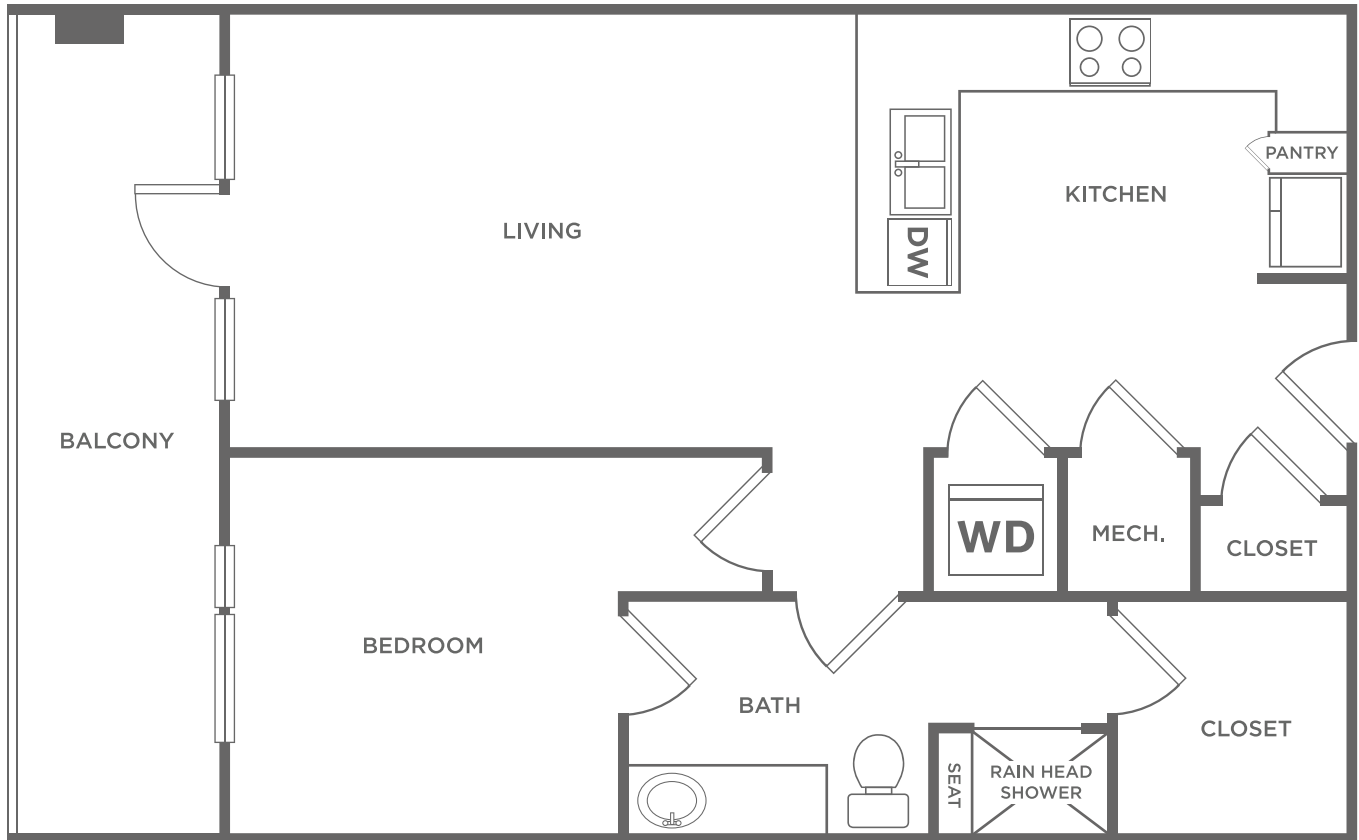

EA1.9

1 BED / 1 BATH

872
SQ. FT.

| | |
|-----------------------------------------------------------------|---------------------------------------------------------------------------------------------|
| <p>GALLERIES AT PARK LANE APARTMENT HOMES</p> | 8110 Park Ln. Dallas, TX 75231 |
| | 469-547-1168 www.galleriesatparklane.com |

All dimensions and square footages are approximate