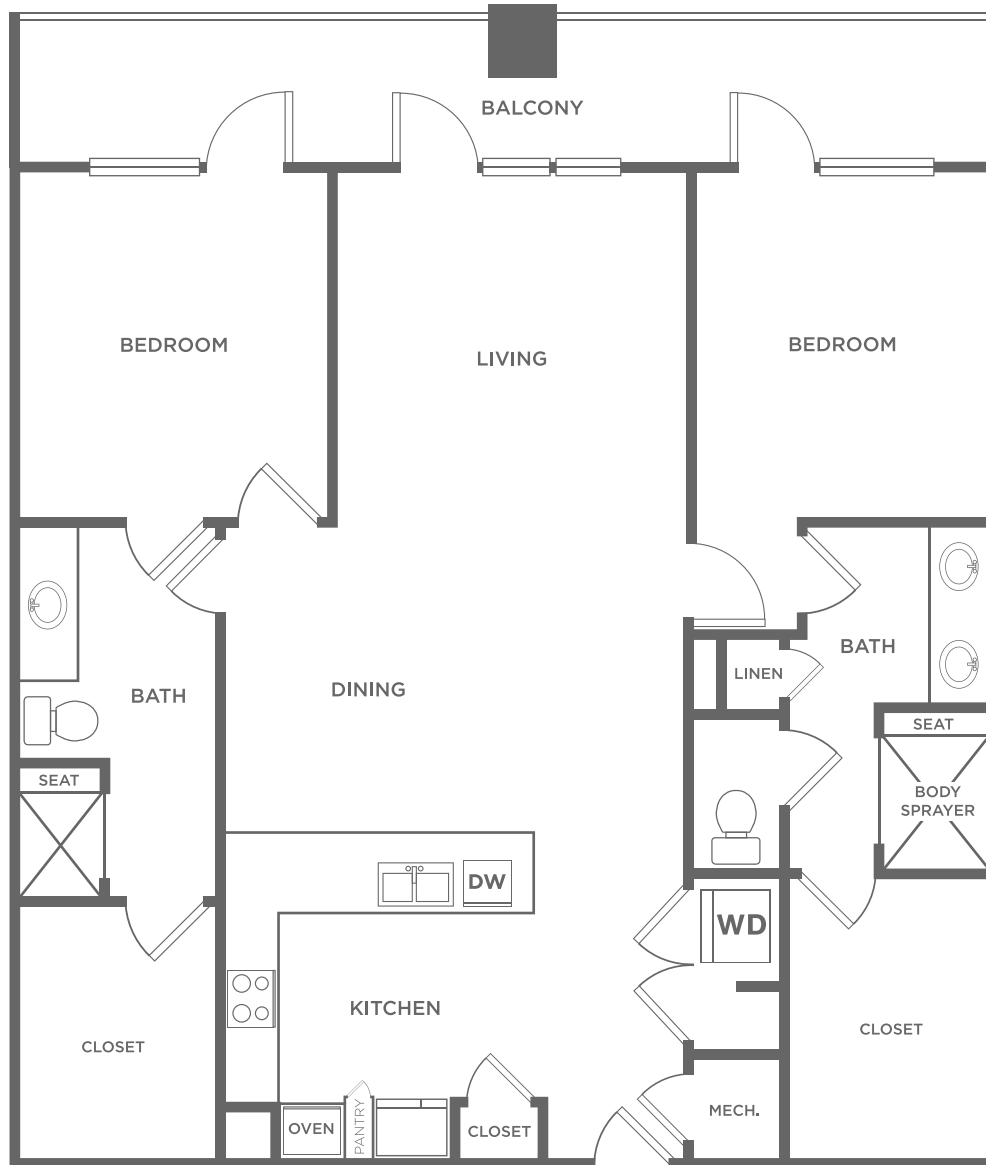

# EB2.2

2 BED / 2 BATH

1515  
SQ. FT.

8110 Park Ln. | Dallas, TX 75231

469-547-1168 | [www.galleriesatparklane.com](http://www.galleriesatparklane.com)

*All dimensions and square footages are approximate*