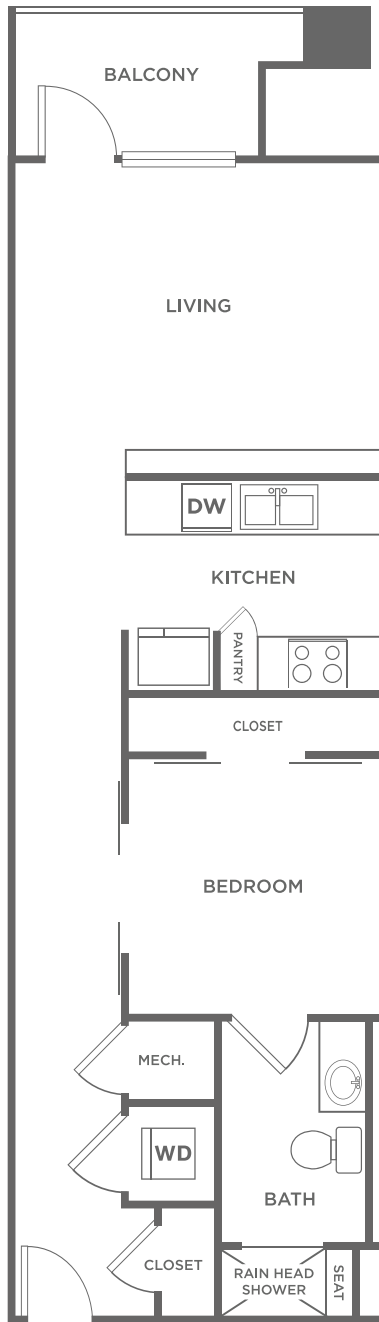

ES1.1

1 BED / 1 BATH

683
SQ. FT.

	8110 Park Ln. Dallas, TX 75231
	469-547-1168 www.galleriesatparklane.com

All dimensions and square footages are approximate