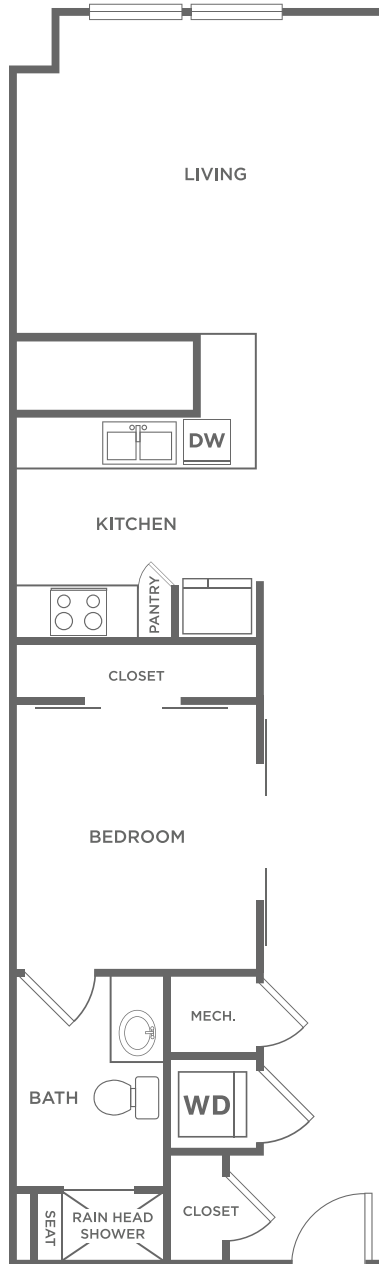

# ES1.3

1 BED / 1 BATH

785  
SQ. FT.

**GALLERIES**

AT PARK

LANE

APARTMENT HOMES

8110 Park Ln. | Dallas, TX 75231

469-547-1168 | [www.galleriesatparklane.com](http://www.galleriesatparklane.com)

*All dimensions and square footages are approximate*