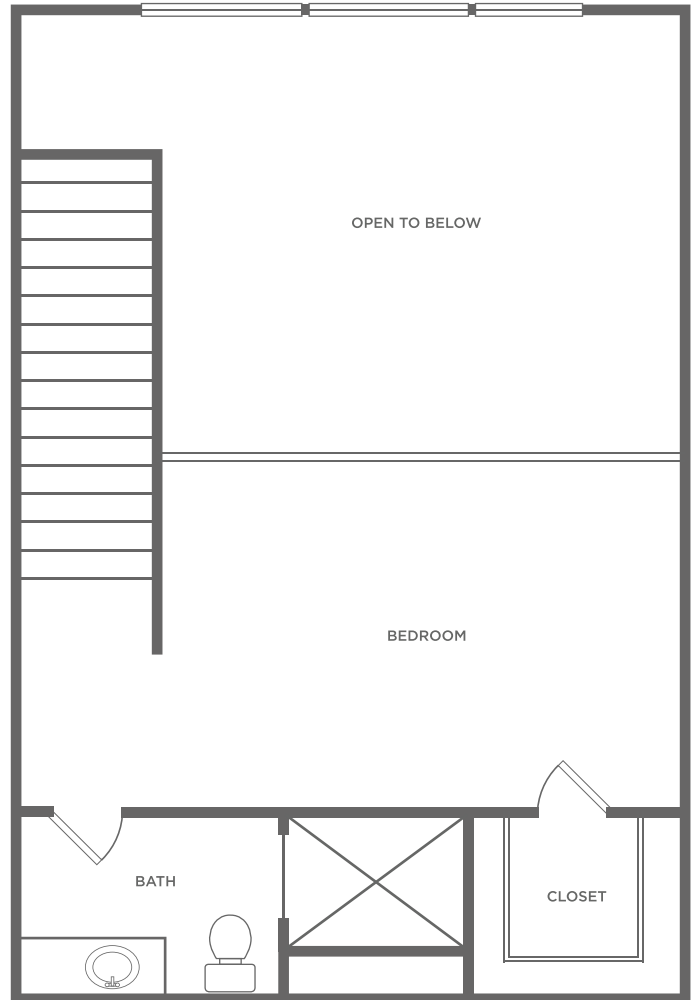

L-1

LOFT / 1 BATH

951 SQ. FT.

GALLERIES AT PARK LANE
APARTMENT HOMES

8110 Park Ln. | Dallas, TX 75231

469-547-1168 | www.galleriesatparklane.com

All dimensions and square footages are approximate