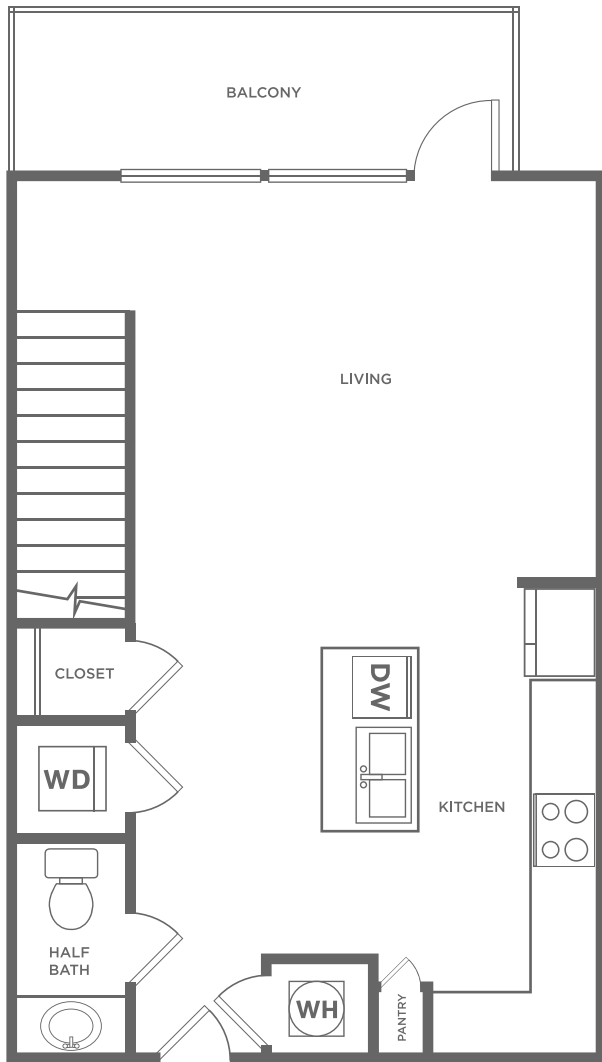

L-1

LOFT / 1 BATH

951 SQ. FT.

GALLERIES AT PARK LANE
APARTMENT HOMES

8110 Park Ln. | Dallas, TX 75231

469-547-1168 | www.galleriesatparklane.com

All dimensions and square footages are approximate