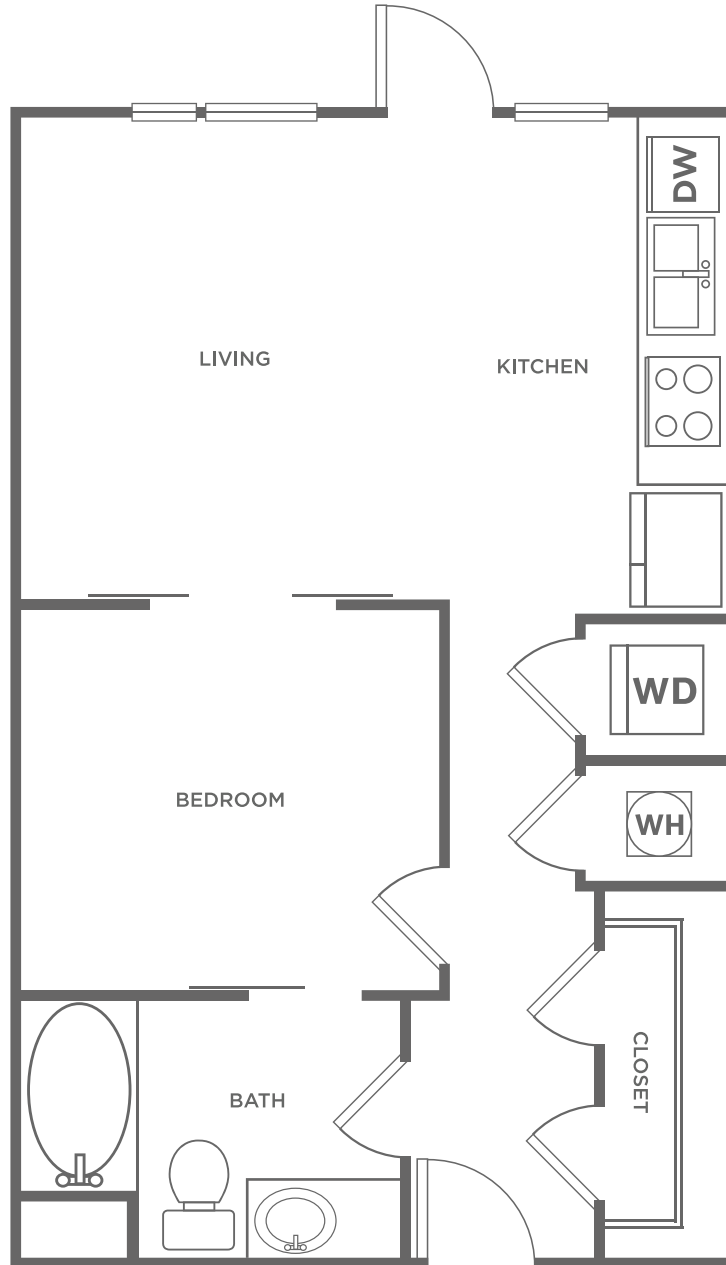

# S-1

1 BED / 1 BATH

614  
SQ. FT.

8110 Park Ln. | Dallas, TX 75231

469-547-1168 | [www.galleriesatparklane.com](http://www.galleriesatparklane.com)

*All dimensions and square footages are approximate*