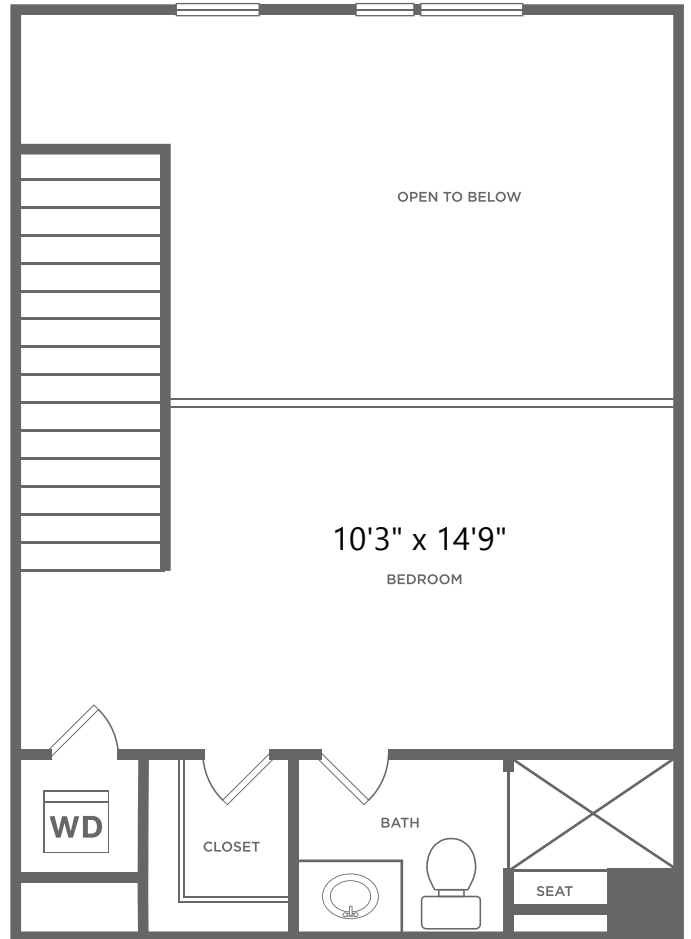

L-1.1

LOFT / 1 BATH

916
SQ. FT.

GALLERIES

AT PARK

LANE

APARTMENT HOMES

8110 Park Ln. | Dallas, TX 75231