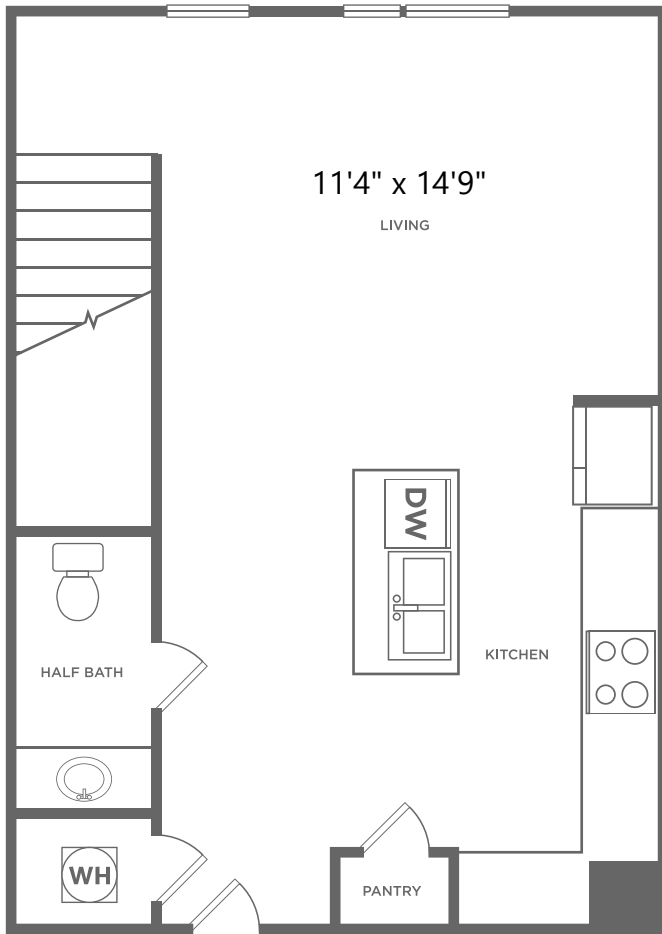

L-1.1

LOFT / 1 BATH

916
SQ. FT.

GALLERIES

AT PARK

LANE

APARTMENT HOMES

8110 Park Ln. | Dallas, TX 75231