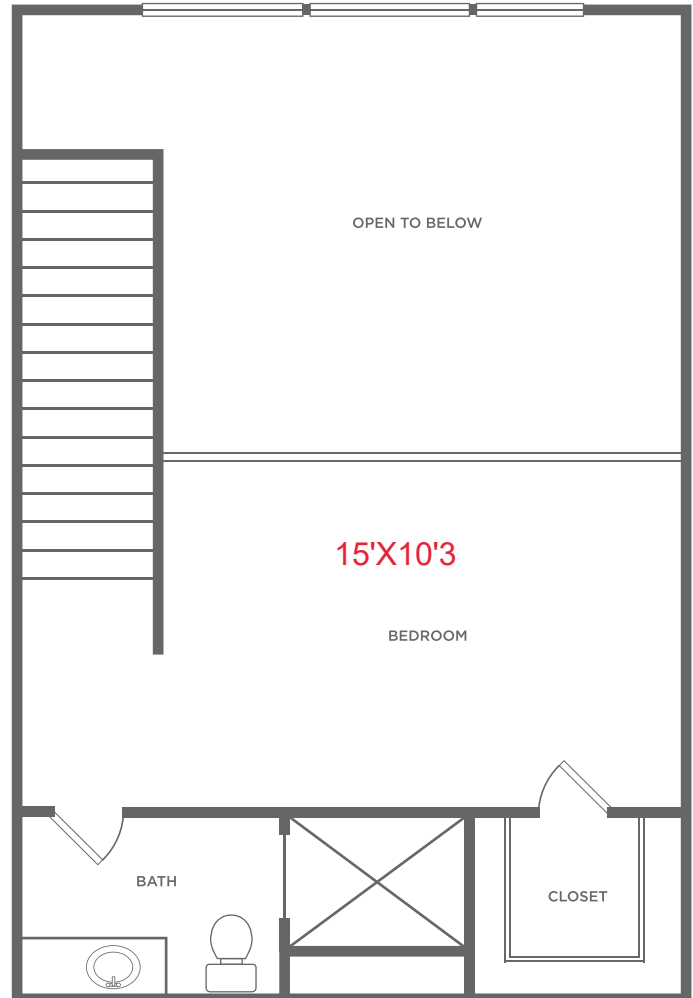

L-1

LOFT / 1 BATH

951 SQ. FT.

8110 Park Ln. | Dallas, TX 75231

469-547-1168 | www.galleriesatparklane.com

All dimensions and square footages are approximate