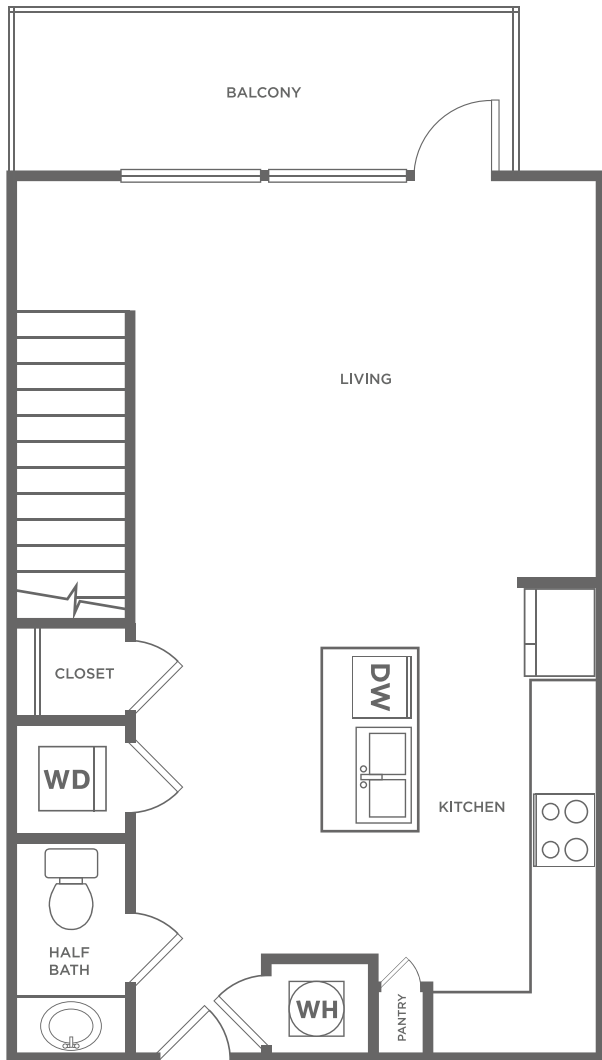

L-1

LOFT / 1 BATH

951 SQ. FT.

8110 Park Ln. | Dallas, TX 75231

469-547-1168 | www.galleriesatparklane.com

All dimensions and square footages are approximate