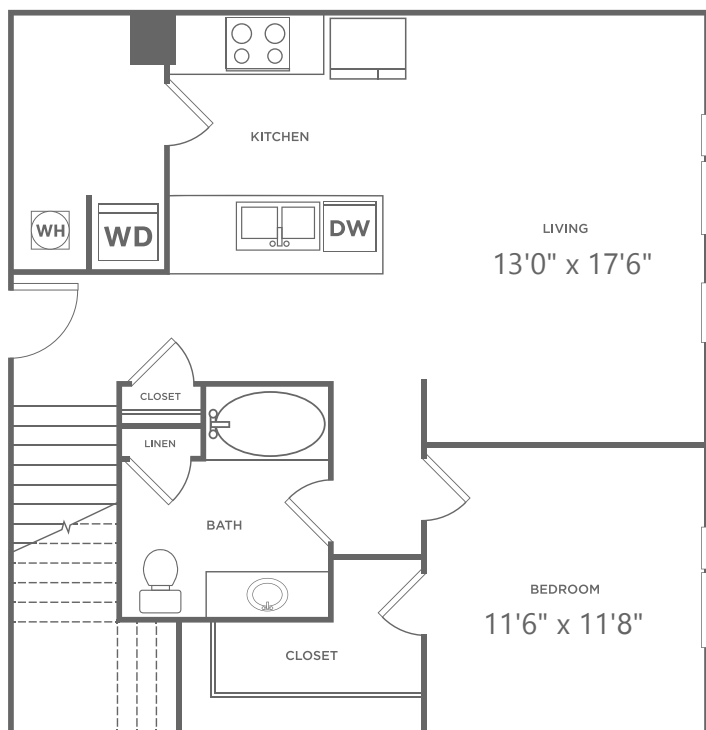

L-4

1 BED / 2 BATH / LOFT

1190
SQ. FT.

 <p>GALLERIES AT PARK LANE APARTMENT HOMES</p>	8110 Park Ln. Dallas, TX 75231
	469-547-1168 www.galleriesatparklane.com

All dimensions and square footages are approximate