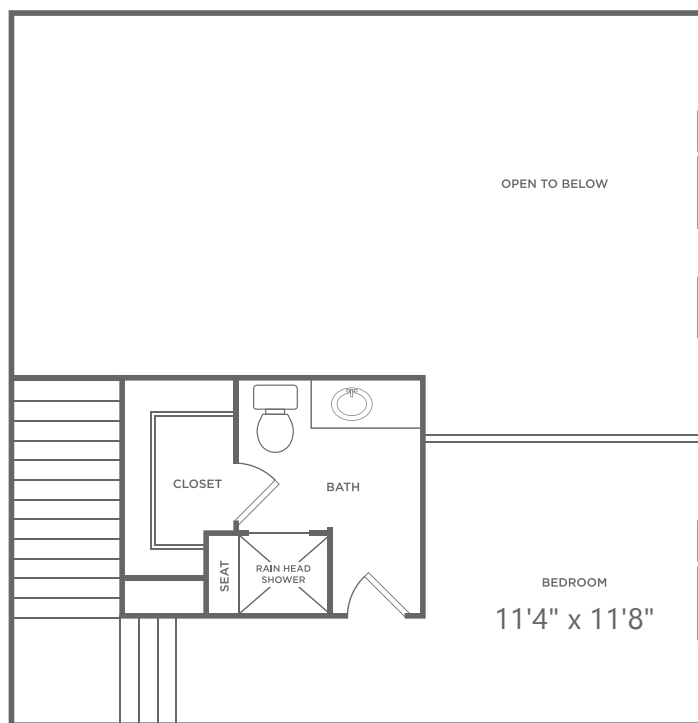

L-4

1 BED / 2 BATH / LOFT

1190
SQ. FT.

 <p>GALLERIES AT PARK LANE APARTMENT HOMES</p>	8110 Park Ln. Dallas, TX 75231
	469-547-1168 www.galleriesatparklane.com

All dimensions and square footages are approximate