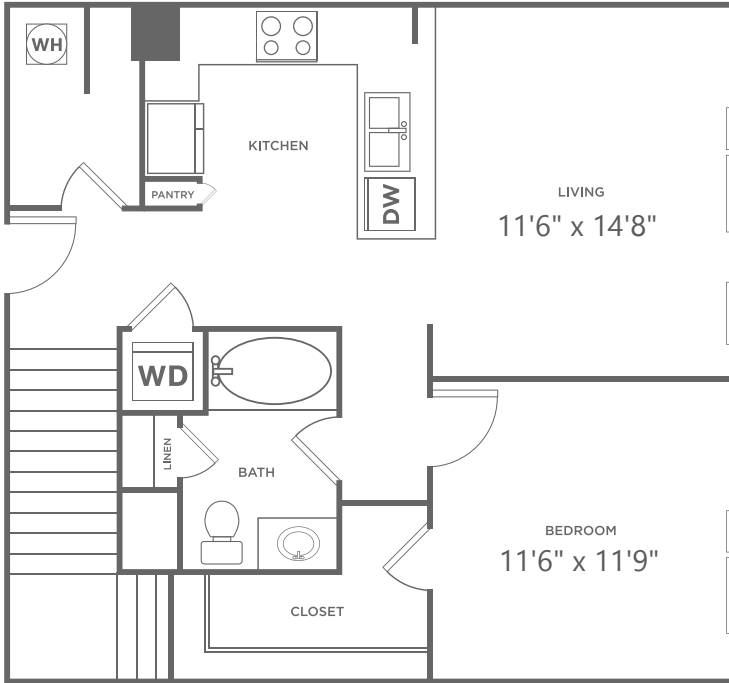

L-5

1 BED / 2 BATH / LOFT

1114
SQ. FT.

GALLERIES

AT PARK

LANE

APARTMENT HOMES

8110 Park Ln. | Dallas, TX 75231