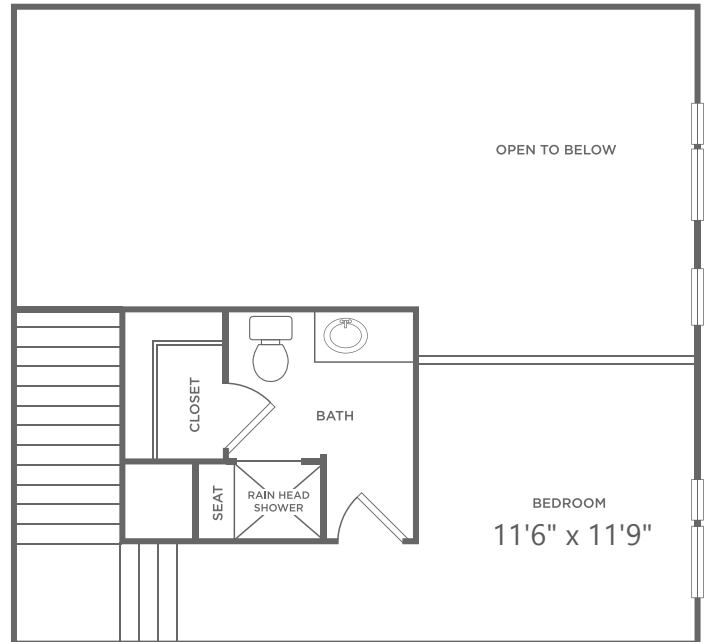

L-5

1 BED / 2 BATH / LOFT

1114
SQ. FT.

GALLERIES

AT PARK

LANE

APARTMENT HOMES

8110 Park Ln. | Dallas, TX 75231