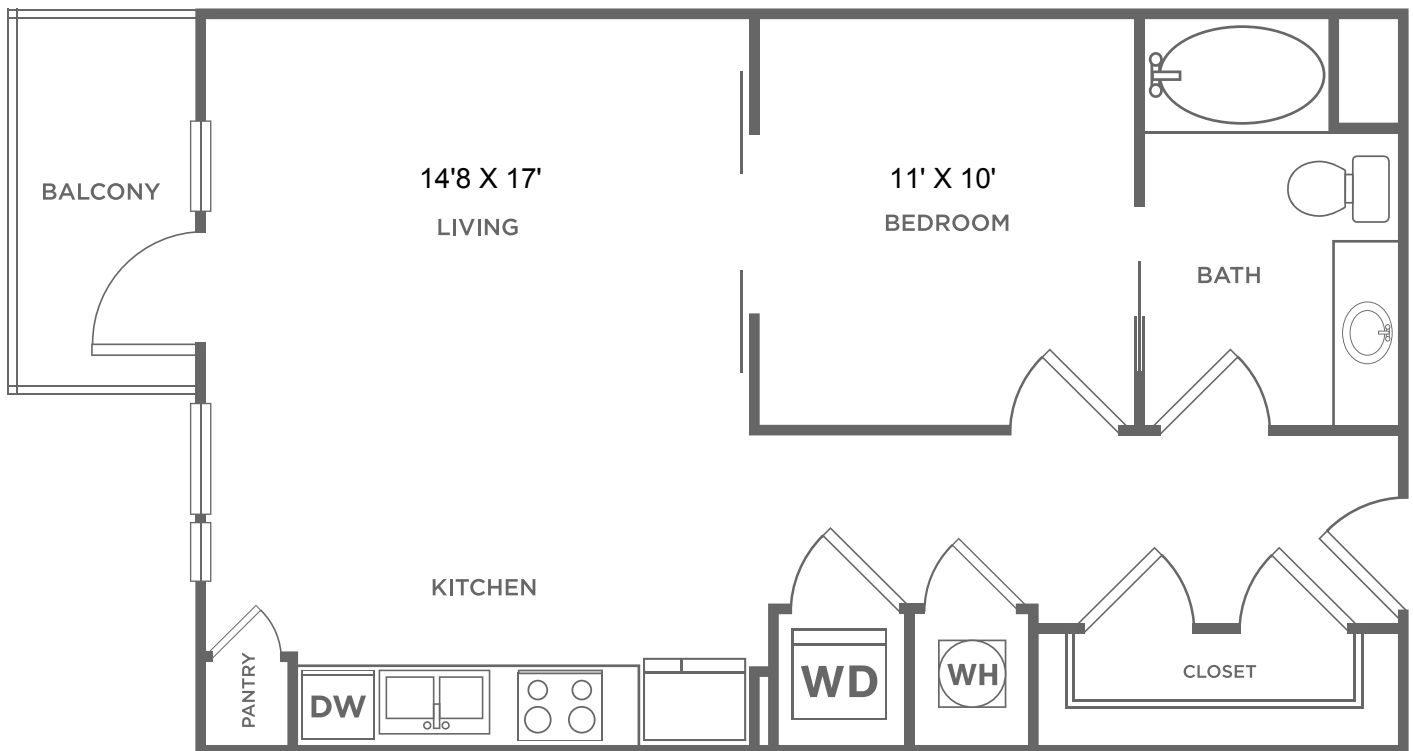

# S-1.1

1 BED / 1 BATH

692  
SQ. FT.

	8110 Park Ln.   Dallas, TX 75231
	469-547-1168   <a href="http://www.galleriesatparklane.com">www.galleriesatparklane.com</a>

All dimensions and square footages are approximate