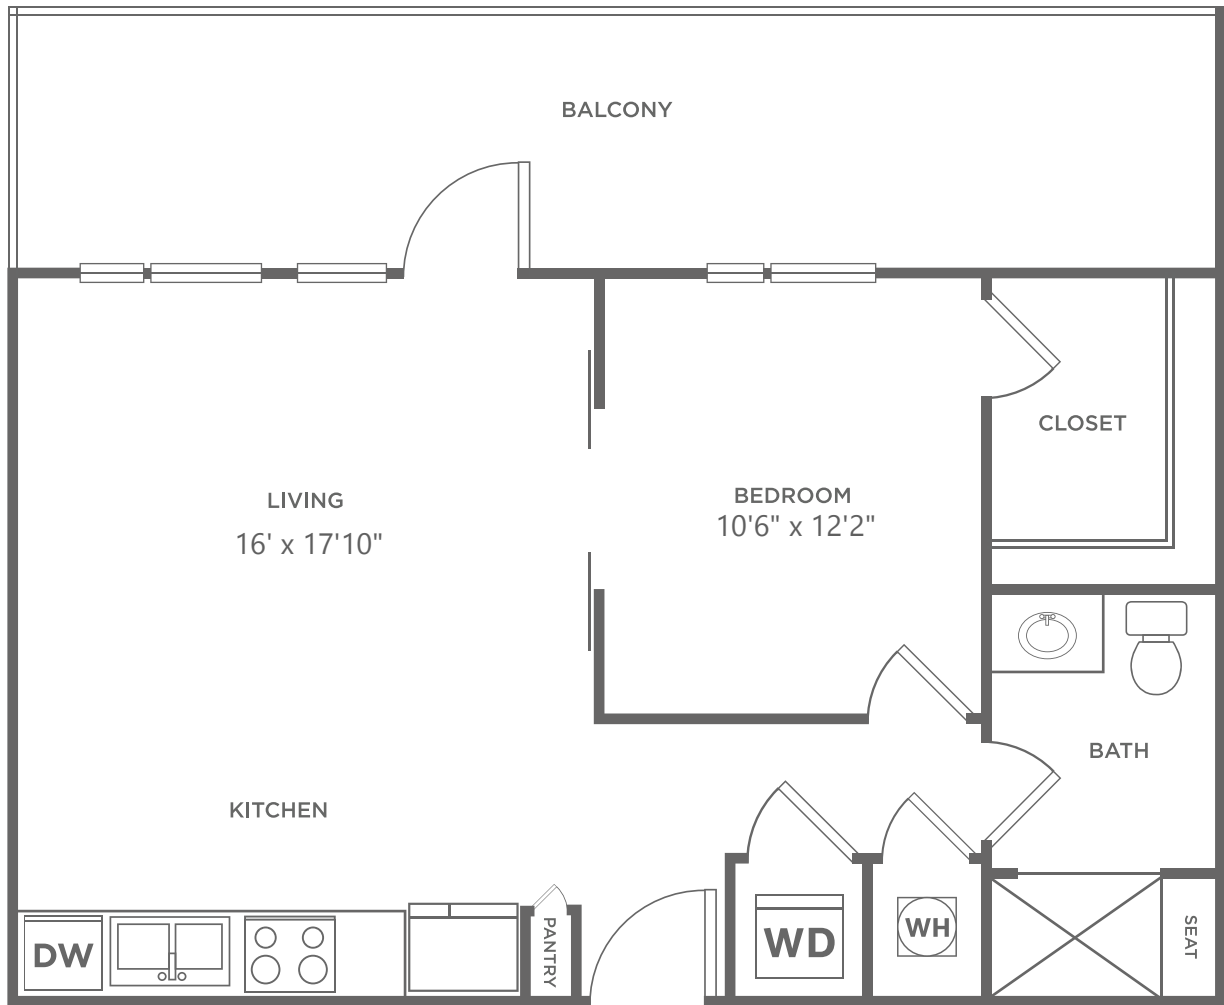

S-1.2

1 BED / 1 BATH

714
SQ. FT.

8110 Park Ln. | Dallas, TX 75231

469-547-1168 | www.galleriesatparklane.com

All dimensions and square footages are approximate