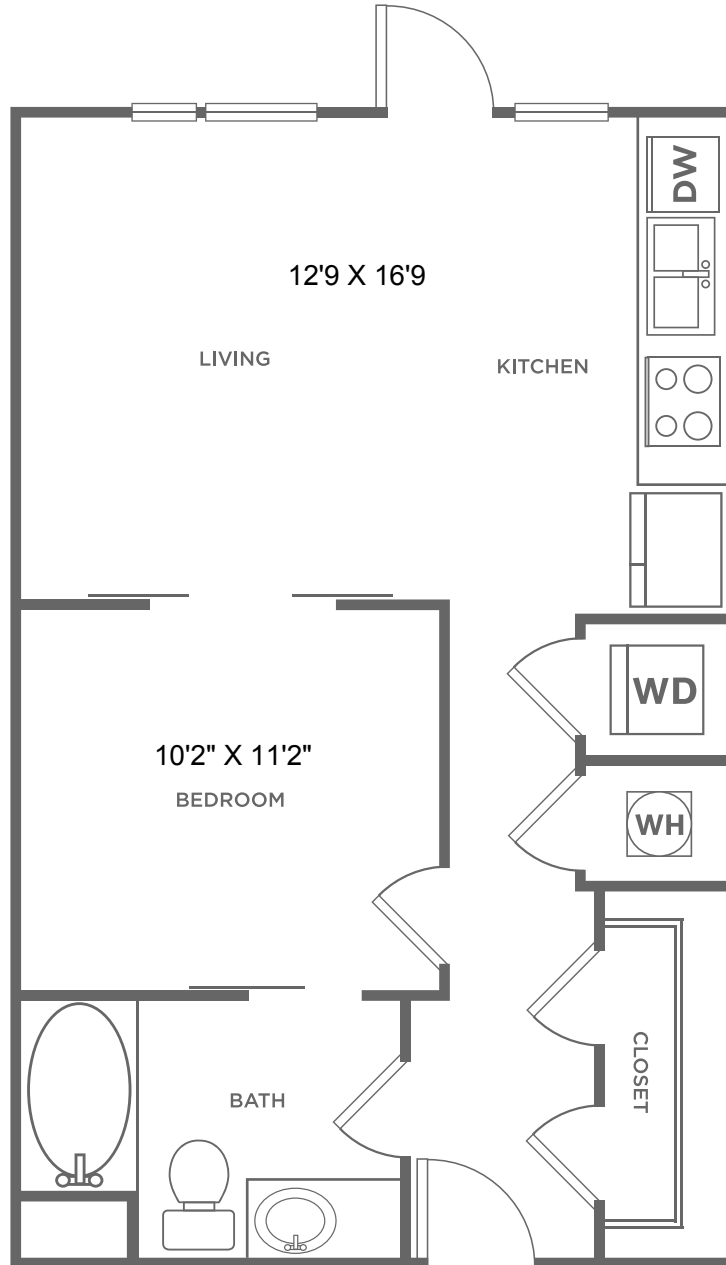

S-1

1 BED / 1 BATH

614
SQ. FT.

8110 Park Ln. | Dallas, TX 75231

469-547-1168 | www.galleriesatparklane.com

All dimensions and square footages are approximate