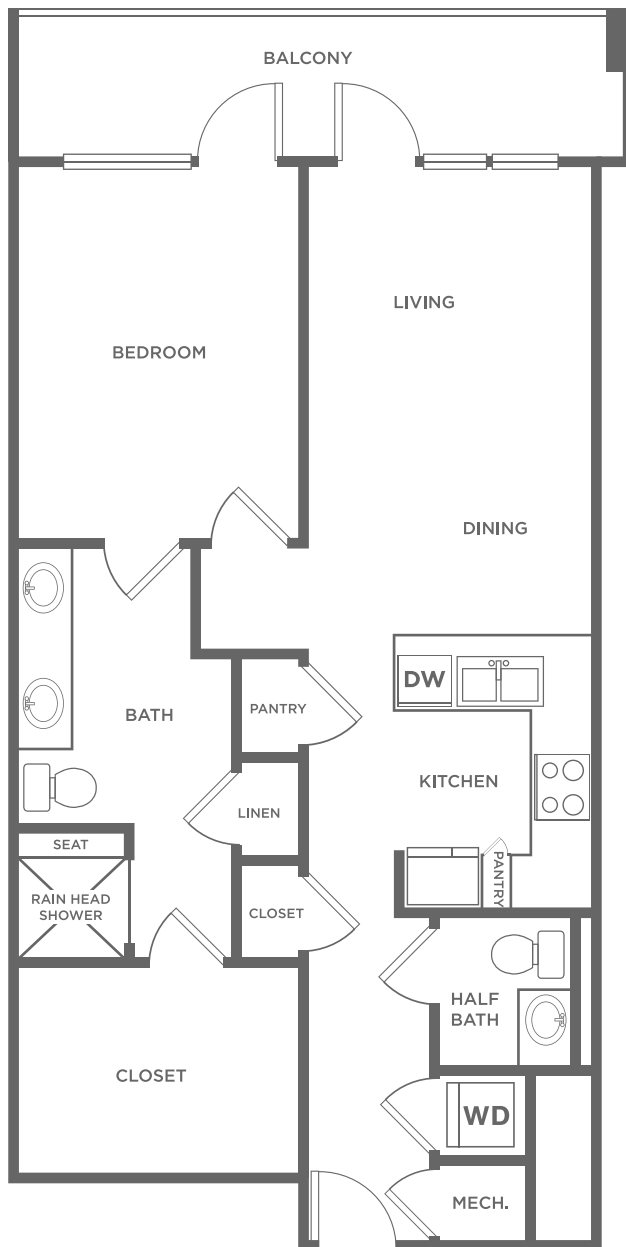

EA1.16

1 BED / 1 BATH

1091
SQ. FT.

	8110 Park Ln. Dallas, TX 75231
	469-547-1168 www.galleriesatparklane.com

All dimensions and square footages are approximate